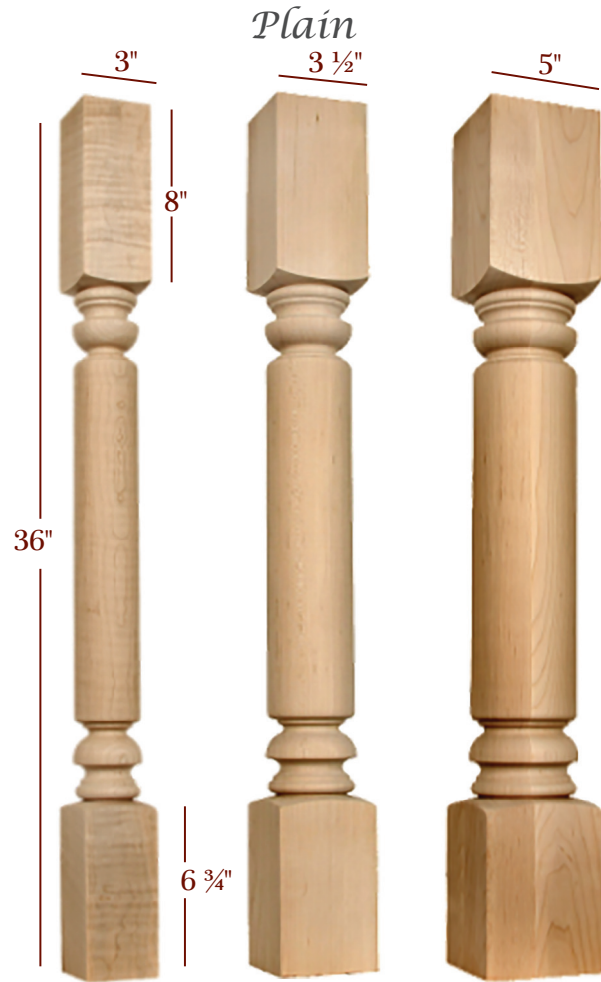

Phone: 877-504-WOLF
(9653)

ROUND PROFILE
ISLAND LEGS

LINCOLN

MADISON

ISL6300P

ISL6350P

ISL6500P

Lincoln legs also available in 29", 21", 18" and 15 1/2" lengths.
See pages 109

Item No.	Desc.	Tall	Wide	Top Shank Length	Toe
ISL6300P	Plain	36"	3"	13"	1 3/4"
ISL6350P	Plain	36"	3 1/2"	13"	2 1/4"
ISL6500P	Plain	36"	5"	13"	3 1/4"

ISL8300P

ISL8350P

ISL8500P

	Item No.	Desc.	Tall	Wide	Top Shank Length	Bottom Shank Length
Plain	BAR8300P	Plain	42"	3"	8"	6 3/4"
	BAR8350P	Plain	42"	3 1/2"	8"	6 3/4"
	BAR8500P	Plain	42"	5"	8"	6 3/4"
	ISL8300P	Plain	36"	3"	8"	6 3/4"
	ISL8350P	Plain	36"	3 1/2"	8"	6 3/4"
	ISL8500P	Plain	36"	5"	8"	6 3/4"