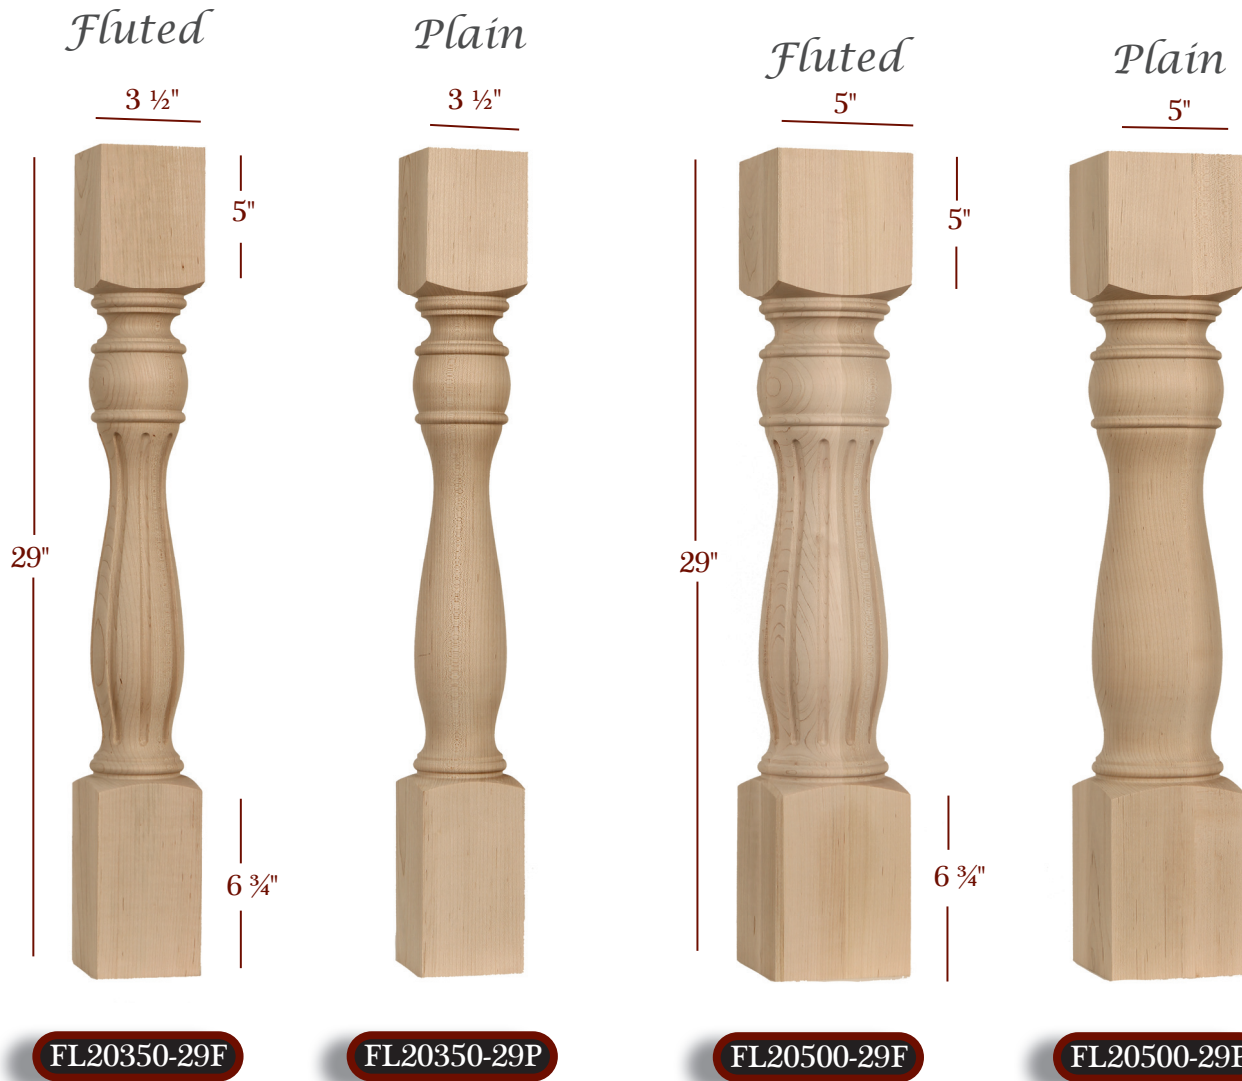

DINING TABLE LEGS SANTA FE

Item No.	Description	Tall	Wide	Top Shank Length	Bottom Shank Length
FL20350-29F	Fluted	29"	3 1/2"	5"	6 3/4"
FL20350-29P	Plain	29"	3 1/2"	5"	6 3/4"
FL20500-29F	Fluted	29"	5"	5"	6 3/4"
FL20500-29P	Plain	29"	5"	5"	6 3/4"

Scan to shop
Furniture Legs on
TimberWolfForest.com

Items offered in up to 16 species. For pricing please visit us at
www.TimberWolfForest.com