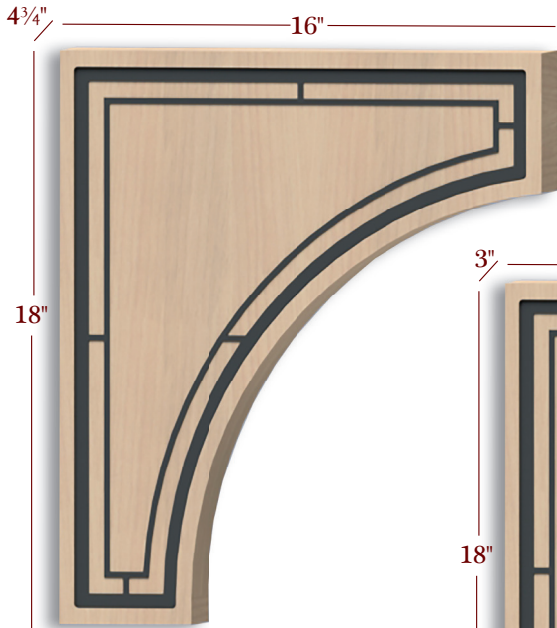

"Leading the Pack"

As Unique

FAST-SNAP

BY TIMBER WOLF

AZTEC

Component & Metal Inlays

M-004-4WHC-M02