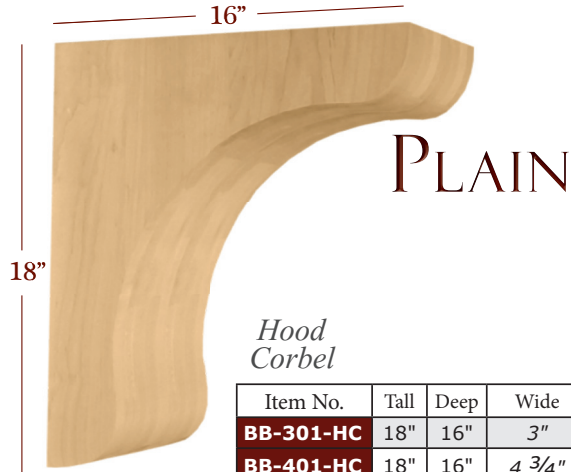

Rustic Floating Shelves come with hardware and mounting instructions.

Scan to shop Floating Shelves on
TimberWolfForest.com

"Leading the Pack"

As Unique

CORBELS & BRACKETS

Corbels & Brackets

Featured Corbel:
CBL-WC14

BRACKETS & HOOD CORBELS

Hood Corbel

Item No.	Tall	Deep	Wide	Description
BB-301-HC	18"	16"	3"	Hood Corbel
BB-401-HC	18"	16"	4 3/4"	Hood Corbel

Overhang Bracket

Item No.	Tall	Deep	Wide	Description
BB-001-OH	10"	10"	1 3/4"	Overhang
BB-301-OH	10"	10"	3"	Overhang
BB-401-OH	10"	10"	4 3/4"	Overhang