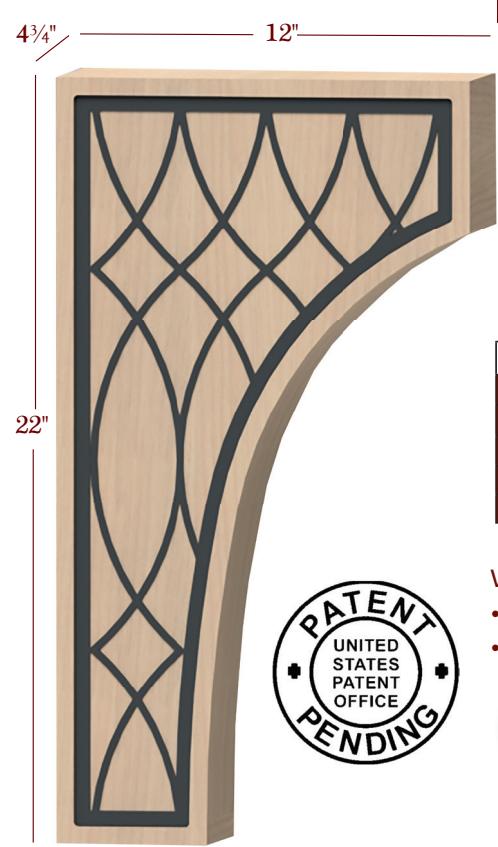

M-004-OH-M09

M-004-L-M09

M-004-XL-M09

Corbels

Item No.	Desc.	Tall	Deep	Wide
M-004-3WHC-M09	Hood Corbel with Metal Inlay	18"	16"	3"
M-004-4WHC-M09	Hood Corbel with Metal Inlay	18"	16"	4-3/4"
M-004-L-M09	Large Corbel with Metal Inlay	14"	8 1/2"	3"
M-004-OH-M09	Overhang Corbel with Metal Inlay	10"	10"	3"
M-004-XL-M09	Extra Large Corbel with Metal Inlay	22"	12"	4-3/4"