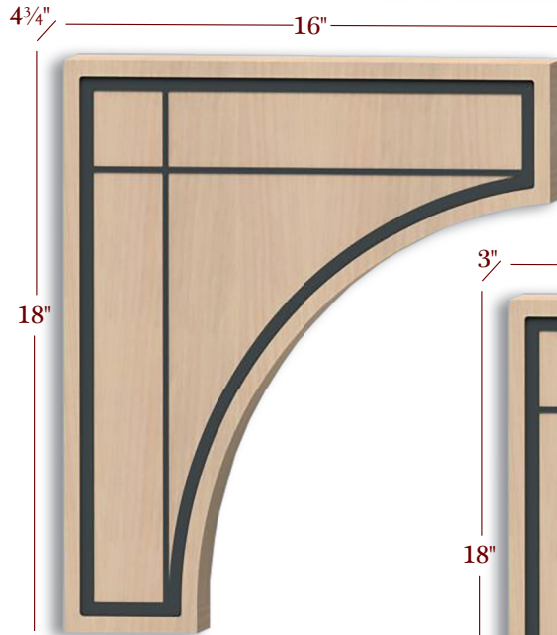

Component & Metal Inlays

M-004-4WHC-M01

M-004-3WHC-M01

M-004-OH-M01

M-004-L-M01

M-004-XL-M01

Corbels

Item No.	Desc.	Tall	Deep	Wide
M-004-3WHC-M01	Hood Corbel with Metal Inlay	18"	16"	3"
M-004-4WHC-M01	Hood Corbel with Metal Inlay	18"	16"	4-3/4"
M-004-L-M01	Large Corbel with Metal Inlay	14"	8 1/2"	3"
M-004-OH-M01	Overhang Corbel with Metal Inlay	10"	10"	3"
M-004-XL-M01	Extra Large Corbel with Metal Inlay	22"	12"	4-3/4"