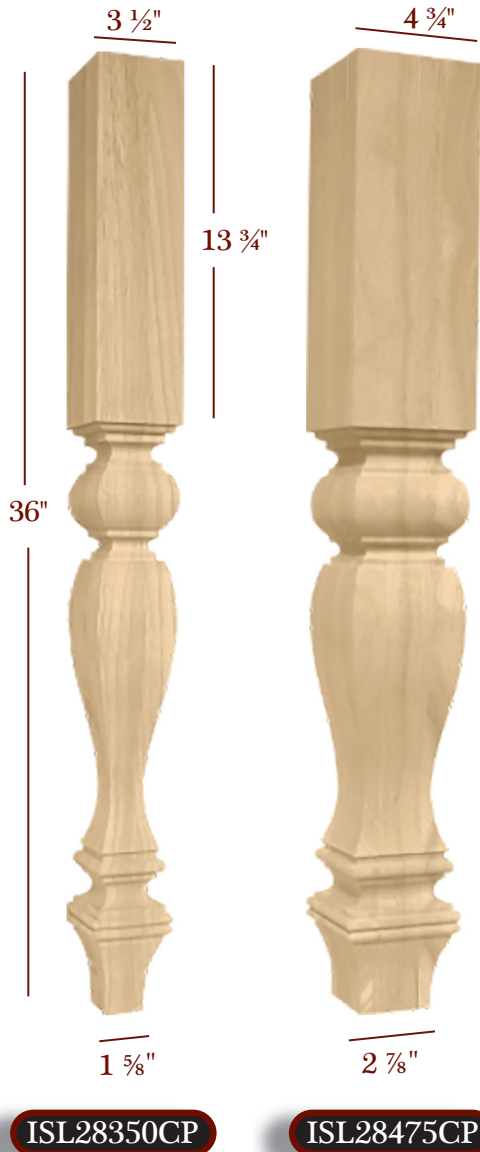

SQUARE PROFILE ISLAND LEGS

ELLIS

Plain Square

CUSTOM WORK CAPABILITIES

Timber Wolf Forest Products realizes that needs vary as much as personalities. Often times you find the part, but need it in a different size or species. Regardless of how simple or how complex your need, Timber Wolf is your one stop custom shop for custom components.

36" & 42" Posts & Legs
Square Profile