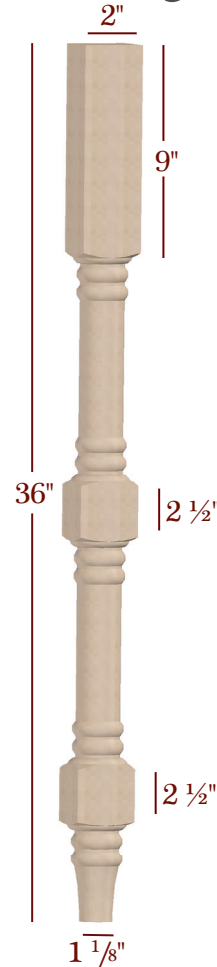

"Leading the Pack"

As Unique

VANITY

Bamboo Georgian Georgian Huntington Lincoln

Vanity Legs

VL58200P

Items offered in up to 16 species.

For pricing visit us at www.TimberWolfForest.com

Item No.	Desc.	Tall	Wide	Top Shank Length	Toe
VL56250P	Plain Turning	36"	2 1/2"	N/A	1 3/4"
HB41225P-34-1/2	Plain Turning	34 1/2"	2 1/4"	20 1/2"	1 1/4"
HB41300P	Plain Turning	36"	3"	22"	2 1/4"
VL58200P	Plain Turning	36"	2"	9"	1 1/8"
HB6225-34.5	Plain Turning	34 1/2"	2 1/4"	22 1/2"	1"
VL29275TP	Tapered Square Turning	36"	2 3/4"	21 3/4"	1 1/2"

Scan to shop
Vanity Legs on
TimberWolfForest.com

Phone: 877-504-WOLF
(9 6 5 3)