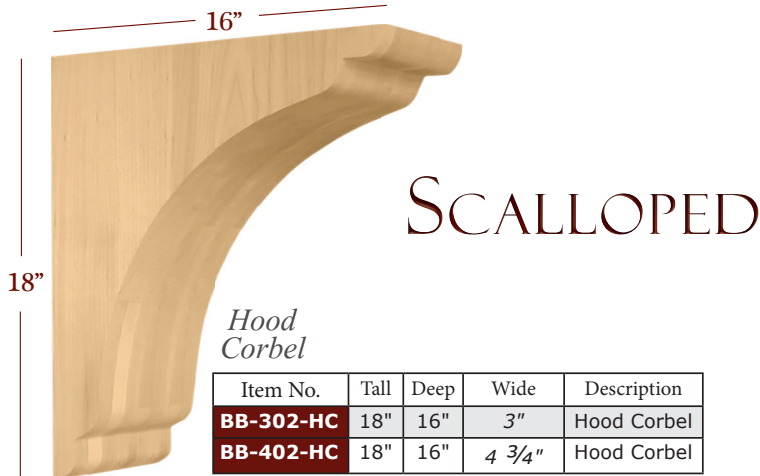

Hood Corbel

Item No.	Tall	Deep	Wide	Description
BB-302-HC	18"	16"	3"	Hood Corbel
BB-402-HC	18"	16"	4 3/4"	Hood Corbel

Item No.	Tall	Deep	Wide	Description
BB-002-OH	10"	10"	1 3/4"	Overhang
BB-302-OH	10"	10"	3"	Overhang
BB-402-OH	10"	10"	4 3/4"	Overhang

Bar Brackets