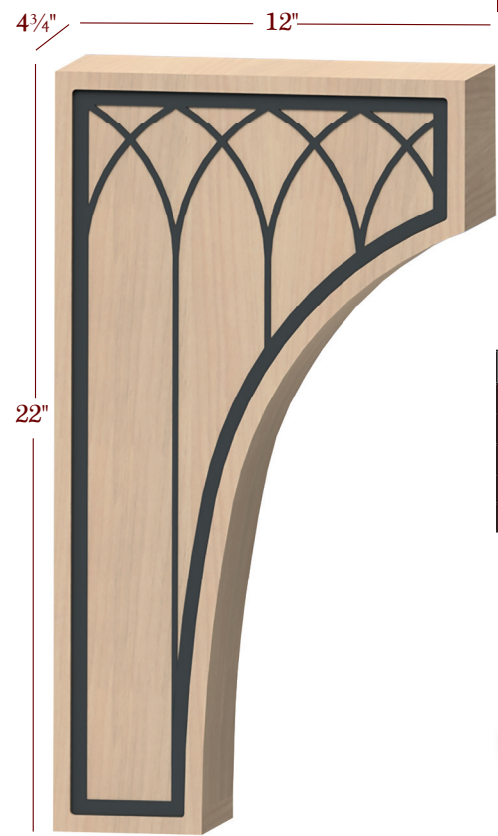

M-004-L-M06

M-004-XL-M06

Corbels

Item No.	Desc.	Tall	Deep	Wide
M-004-3WHC-M06	Hood Corbel with Metal Inlay	18"	16"	3"
M-004-4WHC-M06	Hood Corbel with Metal Inlay	18"	16"	4-3/4"
M-004-L-M06	Large Corbel with Metal Inlay	14"	8 1/2"	3"
M-004-OH-M06	Overhang Corbel with Metal Inlay	10"	10"	3"
M-004-XL-M06	Extra Large Corbel with Metal Inlay	22"	12"	4-3/4"