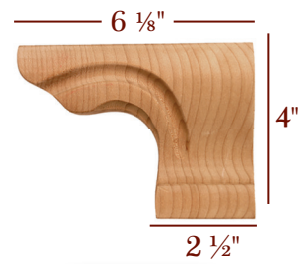

PEDESTAL FEET CATHEDRAL

Foot Thickness = 1"
Nailing Cleat = 1"

Item No.	Desc.	Tall	Wide	Deep	Toe	Foot Thickness	Nailing Cleat Thickness
PFC-CS-4	Corner Square Face	4"	6"	6"	3"	N/A	N/A
PFC-LS-4	Left Straight Edge	4"	6"	2"	3"	1"	1"
PFC-RS-4	Right Straight Edge	4"	6"	2"	3"	1"	1"

MADERA

PFP-PED-R

Item No.	Desc.	Tall	Wide	Deep
PFP-PED-C	Square Corner Pedestal Foot	4"	6 3/8"	6 3/8"
PFP-PED-L	Left Straight Edge Pedestal Foot	4"	6 1/8"	1 1/16"
PFP-PED-R	Right Straight Edge Pedestal Foot	4"	6 1/8"	1 1/16"

Madera pedestal feet are available in Rubberwood and Maple only

Pedestal Feet

HOLLINGSWORTH

Foot Thickness = 3/4"
Nailing Cleat = 3/4"

Item No.	Desc.	Tall	Wide	Deep	Foot Thickness	Nailing Cleat Thickness
PFH-PED-R-40	Right Straight Edge	4"	6"	1 1/2"	3/4"	3/4"
PFH-PED-L-40	Left Straight Edge	4"	6"	1 1/2"	3/4"	3/4"
PFH-PED-CS-40	Square Corner	4"	6"	6"	N/A	N/A