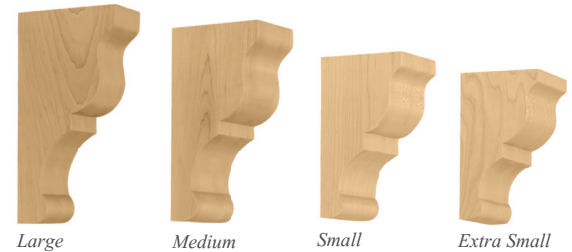

Bar Brackets

	Item No.	Tall	Deep	Wide	Description
1-3/4" W	BB-004-L	12 3/4"	6 9/16"	1 3/4"	Large
	BB-004-M	9 1/2"	4 7/8"	1 3/4"	Medium
	BB-004-S	7 1/2"	4 1/4"	1 3/4"	Small
	BB-004-XS	6 1/8"	3 1/2"	1 3/4"	Extra Small
3" W	BB-304-L	12 3/4"	6 9/16"	3"	Large
	BB-304-M	9 1/2"	4 7/8"	3"	Medium
	BB-304-S	7 1/2"	4 1/4"	3"	Small
	BB-304-XS	6 1/8"	3 1/2"	3"	Extra Small
4-3/4" W	BB-404-L	12 3/4"	6 9/16"	4 3/4"	Large
	BB-404-M	9 1/2"	4 7/8"	4 3/4"	Medium
	BB-404-S	7 1/2"	4 1/4"	4 3/4"	Small
	BB-404-XS	6 1/8"	3 1/2"	4 3/4"	Extra Small

Scan to shop Corbels and Brackets on TimberWolfForest.com

Phone: 877-504-WOLF
(9653)