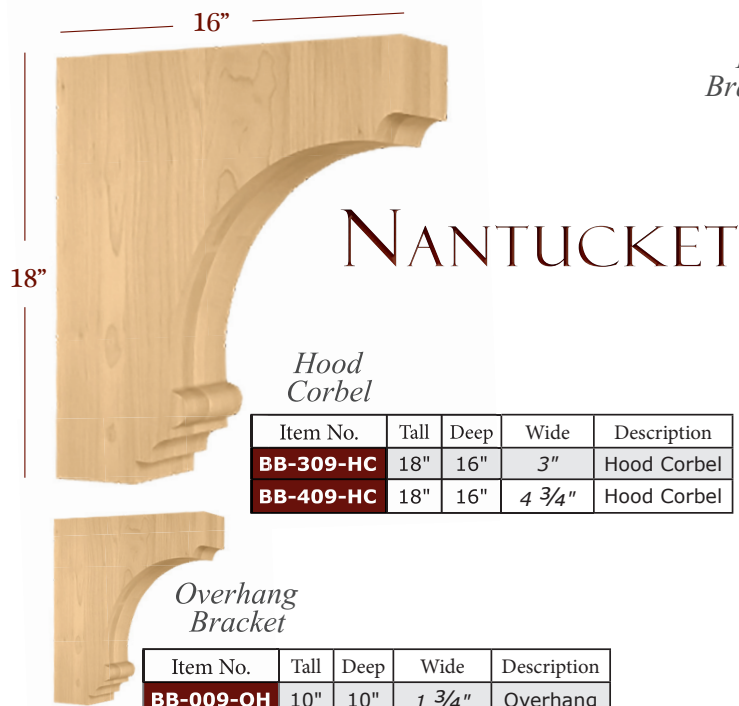

	Item No.	Tall	Deep	Wide	Description
1-3/4" W	BB-008-L	12"	8"	1 3/4"	Large
	BB-008-M	9"	6 1/2"	1 3/4"	Medium
	BB-008-S	7 1/2"	5"	1 3/4"	Small
	BB-008-XS	6"	4"	1 3/4"	Extra Small
	BB-008-P	3"	3"	1 3/4"	Petite
3" W	BB-308-L	12"	8"	3"	Large
	BB-308-M	9"	6 1/2"	3"	Medium
	BB-308-S	7 1/2"	5"	3"	Small
	BB-308-XS	6"	4"	3"	Extra Small
	BB-308-P	3"	3"	3"	Petite
4-3/4" W	BB-408-L	12"	8"	4 3/4"	Large
	BB-408-M	9"	6 1/2"	4 3/4"	Medium
	BB-408-S	7 1/2"	5"	4 3/4"	Small
	BB-408-XS	6"	4"	4 3/4"	Extra Small
	BB-408-P	3"	3"	4 3/4"	Petite

BRACKETS & HOOD CORBELS

NANTUCKET

Hood Corbel

Item No.	Tall	Deep	Wide	Description
BB-309-HC	18"	16"	3"	Hood Corbel
BB-409-HC	18"	16"	4 3/4"	Hood Corbel

Overhang Bracket

Item No.	Tall	Deep	Wide	Description
BB-009-OH	10"	10"	1 3/4"	Overhang
BB-309-OH	10"	10"	3"	Overhang
BB-409-OH	10"	10"	4 3/4"	Overhang