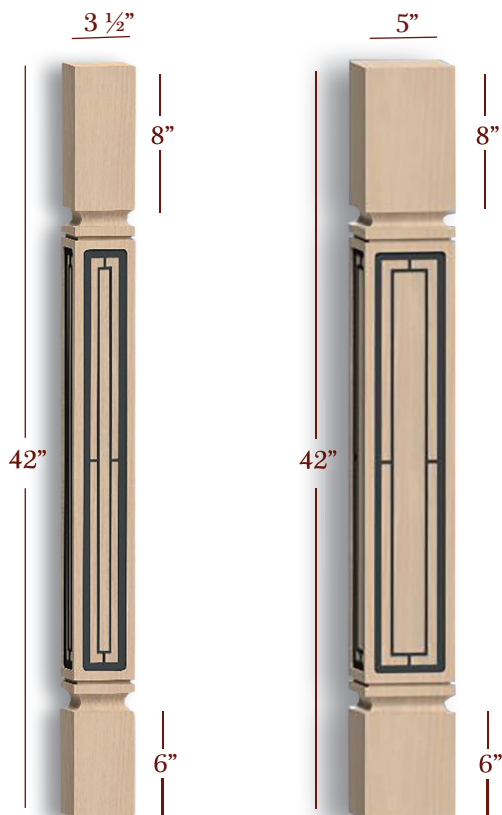

When ordering by these Part Numbers:

- The Corbels will include 1 Corbel with magnet system installed and 2 Metal Inlays
- Inlays available in these Finishes...

Phone: 877-504-WOLF
(9653)

FAST-SNAP BY TIMBER WOLF

AZTEC

Posts

Component & Metal Inlays

M-BAR77350-M02

M-BAR77500-M02

Item No.	Desc.	Tall	Deep	Wide
M-BAR77350-M02	Bar Post w/ Metal Inlay	42"	3-1/2"	3-1/2"
M-BAR77500-M02	Bar Post w/ Metal Inlay	42"	5"	5"
M-ISL77350-M02	Island Post w/ Metal Inlay	36"	3-1/2"	3-1/2"
M-ISL77500-M02	Island Post w/ Metal Inlay	36"	5"	5"
M-ISL79350-M02	Island Post w/ Metal Inlay	36"	3-1/2"	3-1/2"
M-ISL79500-M02	Island Post w/ Metal Inlay	36"	5"	5"