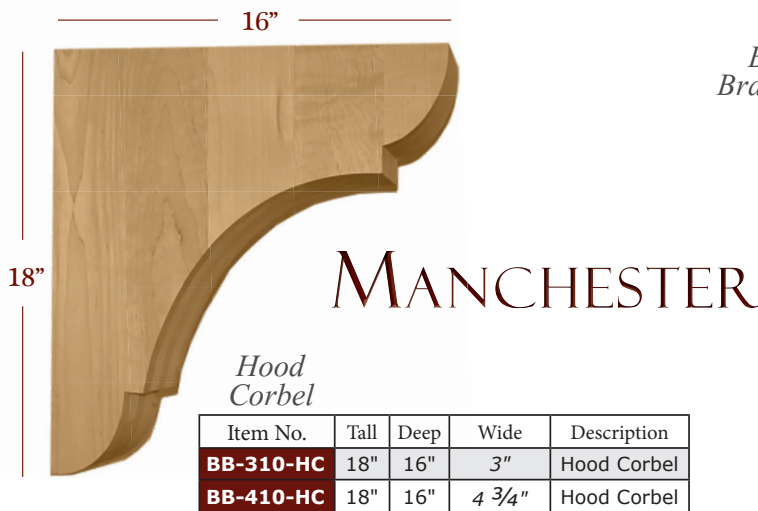

MANCHESTER

Hood Corbel

Item No.	Tall	Deep	Wide	Description
BB-310-HC	18"	16"	3"	Hood Corbel
BB-410-HC	18"	16"	4 3/4"	Hood Corbel

Overhang Bracket

Item No.	Tall	Deep	Wide	Description
BB-010-OH	10"	10"	1 3/4"	Overhang
BB-310-OH	10"	10"	3"	Overhang
BB-410-OH	10"	10"	4 3/4"	Overhang

Bar Brackets