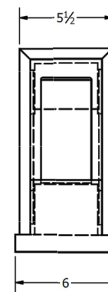

Top view

*4-5 week lead time

Available in up to 15 different species

Item No.	Tall	Deep	Wide
CBL-22HB-FC	34 1/2"	12"	6"

For pricing please visit us at www.TimberWolfForest.com