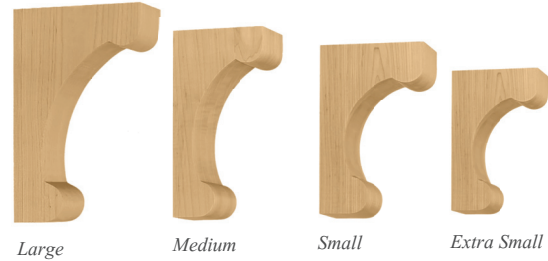

COVE

Hood Corbel

Item No.	Tall	Deep	Wide	Description
BB-303-HC	18"	16"	3"	Hood Corbel
BB-403-HC	18"	16"	4 3/4"	Hood Corbel

Overhang Bracket

Item No.	Tall	Deep	Wide	Description
BB-003-OH	9 3/4"	9 3/4"	1 3/4"	Overhang
BB-303-OH	9 3/4"	9 3/4"	3"	Overhang
BB-403-OH	9 3/4"	9 3/4"	4 3/4"	Overhang

Bar Brackets

	Item No.	Tall	Deep	Wide	Description
1-3/4" W	BB-003-L	12 5/8"	8"	1 3/4"	Large
	BB-003-M	9 1/2"	4 7/8"	1 3/4"	Medium
	BB-003-S	8"	5"	1 3/4"	Small
	BB-003-XS	6 3/8"	4"	1 3/4"	Extra Small
3" W	BB-303-L	12 5/8"	8"	3"	Large
	BB-303-M	9 1/2"	4 7/8"	3"	Medium
	BB-303-S	8"	5"	3"	Small
	BB-303-XS	6 3/8"	4"	3"	Extra Small
4-3/4" W	BB-403-L	12 5/8"	8"	4 3/4"	Large
	BB-403-M	9 1/2"	4 7/8"	4 3/4"	Medium
	BB-403-S	8"	5"	4 3/4"	Small
	BB-403-XS	6 3/8"	4"	4 3/4"	Extra Small