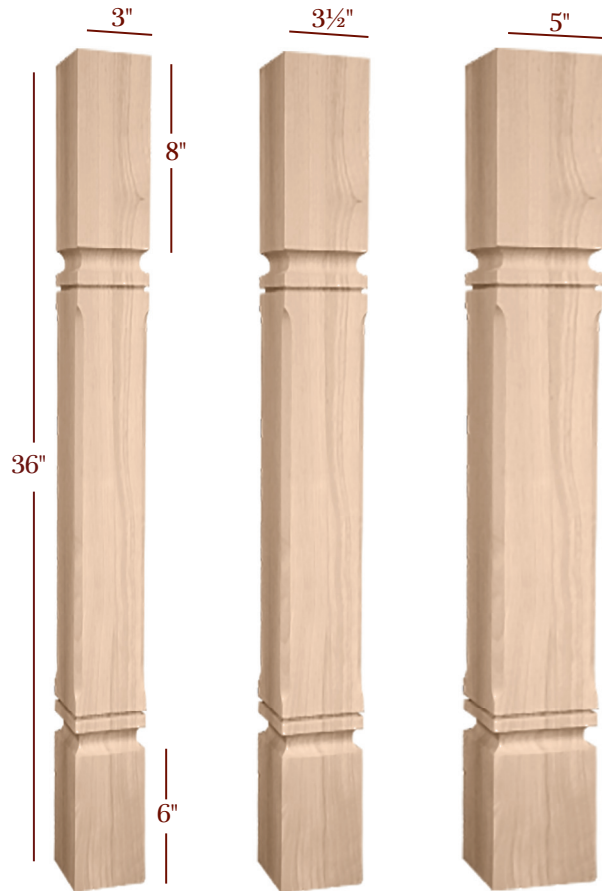

SQUARE PROFILE ISLAND LEGS MISSION

Chamfered Corner

Plain Post