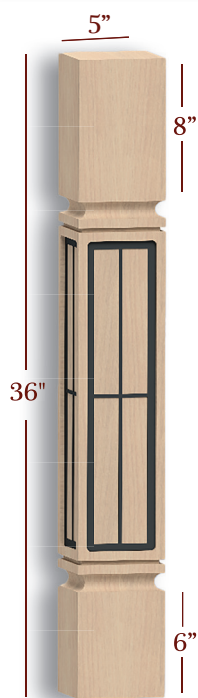

M-ISL77500-M01