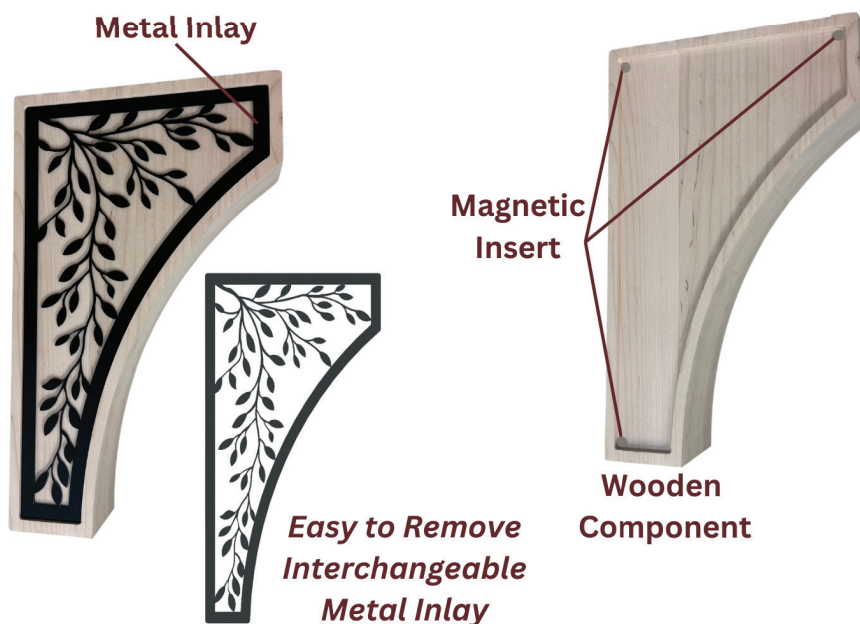

Satin Nickel

Phone: 877-504-WOLF
(9653)

HOW FAST-SNAP WORKS

How it Works...

Fast-Snap By Timber Wolf is interchangeable metal inlays, securely attached to your component, with a magnet system.

- Easy to remove, replace and interchange metal inlays.
- Securely attached to your component with a magnet system.
- Remove inlays to make finishing unobstructed.
- Easy to pop in and out making cleaning and dusting effortless.
- Interchange with another style inlay for a fresh look without a full renovation.