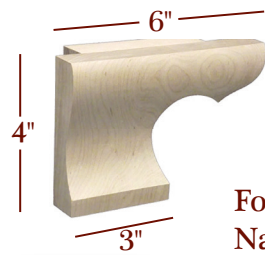

Left Straight Edge

PFC-LS-4