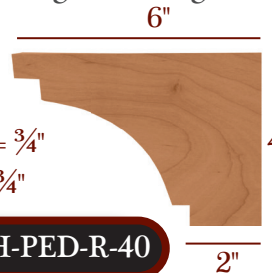

Madera pedestal feet are available in Rubberwood and Maple only

Pedestal Feet

HOLLINGSWORTH

4" Left Straight Edge

PFH-PED-L-40

4" Right Straight Edge

PFH-PED-R-40

4" Square Corner