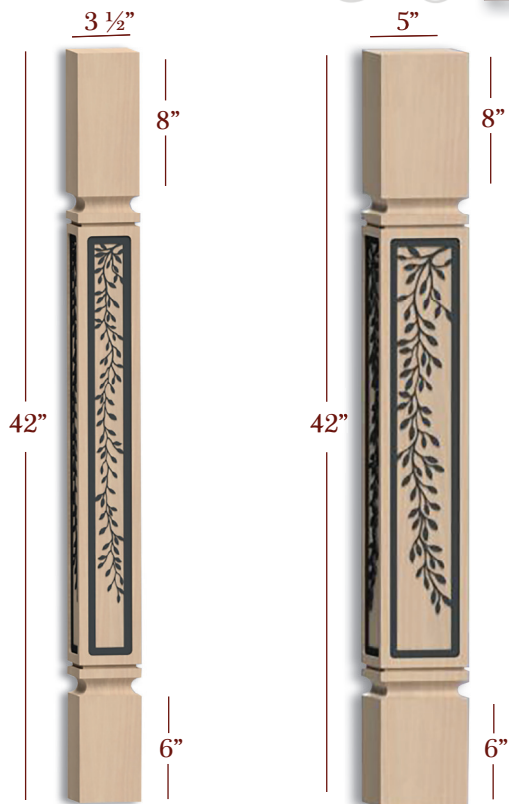

As Our Name

FAST-SNAP[®] BY TIMBER WOLF

LAUREL

Component & Metal Inlays

M-BAR77350-M11

M-BAR77500-M11

Posts

Item No.	Desc.	Tall	Deep	Wide
M-BAR77350-M11	Bar Post w/ Metal Inlay	42"	3-1/2"	3-1/2"
M-BAR77500-M11	Bar Post w/ Metal Inlay	42"	5"	5"
M-ISL77350-M11	Island Post w/ Metal Inlay	36"	3-1/2"	3-1/2"
M-ISL77500-M11	Island Post w/ Metal Inlay	36"	5"	5"
M-ISL79350-M11	Island Post w/ Metal Inlay	36"	3-1/2"	3-1/2"
M-ISL79500-M11	Island Post w/ Metal Inlay	36"	5"	5"