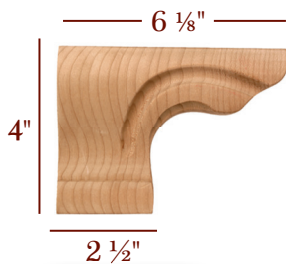

MADERA

PFP-PED-L