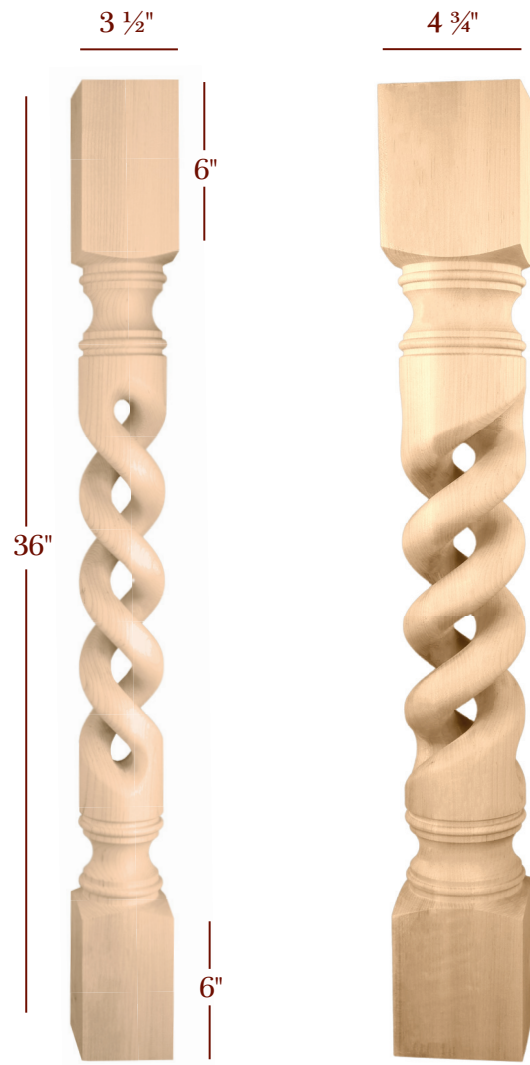

ISL20350P & ISL20500P
Shown in Picture

Phone: 877-504-WOLF
(9653)

ROUND PROFILE ISLAND LEGS

SAVANNAH

Plain

ISL7350P

ISL7500P

SOLOMON

Hollow Barley Twist

ISL51350-HBT-R

ISL51475-HBT-L

36" & 42" Posts & Legs
Round Profile

Savannah Series Legs available in 29" lengths see page 112

Solomon leg also available in left and right twist styles. See grid below:

Item No.	Desc.	Tall	Wide	Top Shank Length	Toe
ISL7350P	Plain	36"	3 1/2"	12"	1 3/8"
ISL7500P	Plain	36"	5"	12"	2 3/4"

Item No.	Desc.	Tall	Wide	Top Shank Length	Bottom Shank Length
ISL51350-HBT-R	Hollow Barley Twist	36"	3 1/2"	6"	6"
ISL51350-HBT-L	Hollow Barley Twist	36"	3 1/2"	6"	6"
ISL51475-HBT-R	Hollow Barley Twist	36"	4 3/4"	6"	6"
ISL51475-HBT-L	Hollow Barley Twist	36"	4 3/4"	6"	6"