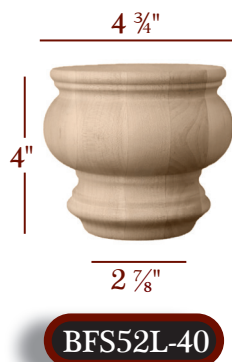

Items offered in up to 16 species.
For pricing visit us at www.TimberWolfForest.com

Also available in
right twist.

Phone: 877-504-WOLF
(9653)

CABINET & FURNITURE FEET

4" TALL ROUND

4" Tall Cabinet Feet

Items offered in up to 16 species.