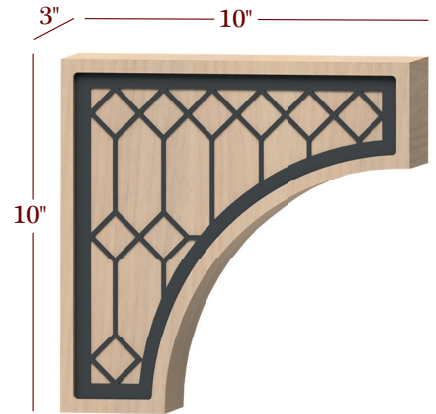

Component & Metal Inlays

M-004-4WHC-M05

M-004-3WHC-M05

M-004-OH-M05

M-004-L-M05

M-004-XL-M05

Corbels

Item No.	Desc.	Tall	Deep	Wide
M-004-3WHC-M05	Hood Corbel with Metal Inlay	18"	16"	3"
M-004-4WHC-M05	Hood Corbel with Metal Inlay	18"	16"	4-3/4"
M-004-L-M05	Large Corbel with Metal Inlay	14"	8 1/2"	3"
M-004-OH-M05	Overhang Corbel with Metal Inlay	10"	10"	3"
M-004-XL-M05	Extra Large Corbel with Metal Inlay	22"	12"	4-3/4"