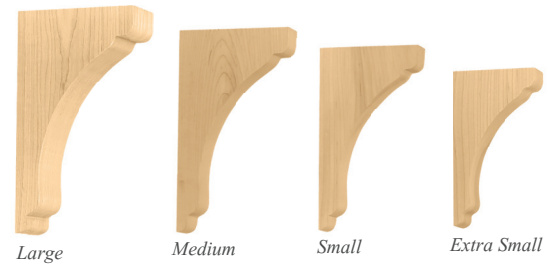

Bar Brackets

	Item No.	Tall	Deep	Wide	Description
1-3/4" W	BB-001-L	12 7/8"	8"	1 3/4"	Large
	BB-001-M	9 5/8"	6"	1 3/4"	Medium
	BB-001-S	8 1/16"	5"	1 3/4"	Small
	BB-001-XS	6 1/2"	4"	1 3/4"	Extra Small
	BB-001-P	3"	1 1/2"	1 3/4"	Petite
3" W	BB-301-L	12 7/8"	8"	3"	Large
	BB-301-M	9 5/8"	6"	3"	Medium
	BB-301-S	8 1/16"	5"	3"	Small
	BB-301-XS	6 1/2"	4"	3"	Extra Small
	BB-301-P	3"	1 1/2"	3"	Petite
4-3/4" W	BB-401-L	12 7/8"	8"	4 3/4"	Large
	BB-401-M	9 5/8"	6"	4 3/4"	Medium
	BB-401-S	8 1/16"	5"	4 3/4"	Small
	BB-401-XS	6 1/2"	4"	4 3/4"	Extra Small
	BB-401-P	3"	1 1/2"	4 3/4"	Petite

Corbels & Brackets

Hood Corbel

Item No.	Tall	Deep	Wide	Description
BB-302-HC	18"	16"	3"	Hood Corbel
BB-402-HC	18"	16"	4 3/4"	Hood Corbel

Overhang Bracket

Item No.	Tall	Deep	Wide	Description
BB-002-OH	10"	10"	1 3/4"	Overhang
BB-302-OH	10"	10"	3"	Overhang
BB-402-OH	10"	10"	4 3/4"	Overhang

Bar Brackets

	Item No.	Tall	Deep	Wide	Description
1-3/4" W	BB-002-L	14 5/32"	8"	1 3/4"	Large
	BB-002-M	10 5/8"	5 1/2"	1 3/4"	Medium
	BB-002-S	9"	5"	1 3/4"	Small
	BB-002-XS	7 3/16"	4"	1 3/4"	Extra Small
3" W	BB-302-L	14 5/32"	8"	3"	Large
	BB-302-M	10 5/8"	5 1/2"	3"	Medium
	BB-302-S	9"	5"	3"	Small
	BB-302-XS	7 3/16"	4"	3"	Extra Small
4-3/4" W	BB-402-L	14 5/32"	8"	4 3/4"	Large
	BB-402-M	10 5/8"	5 1/2"	4 3/4"	Medium
	BB-402-S	9"	5"	4 3/4"	Small
	BB-402-XS	7 3/16"	4"	4 3/4"	Extra Small