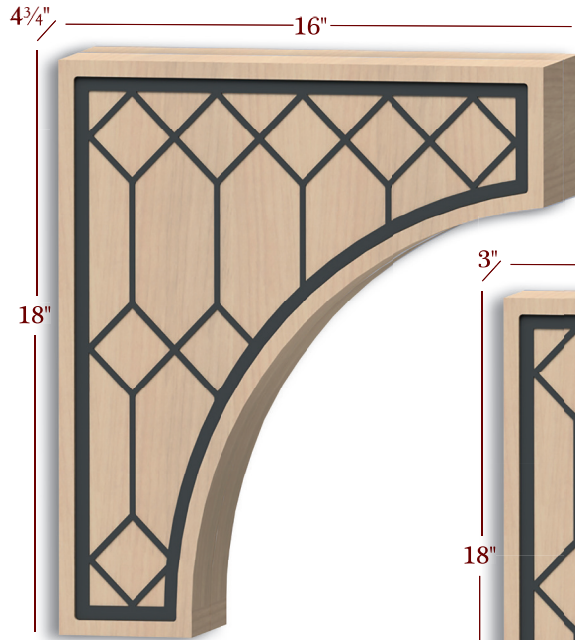

Component & Metal Inlays

M-004-4WHC-M05

M-004-3WHC-M05

M-004-OH-M05

M-004-L-M05

M-004-XL-M05

Corbels

Item No.	Desc.	Tall	Deep	Wide
M-004-3WHC-M05	Hood Corbel with Metal Inlay	18"	16"	3"
M-004-4WHC-M05	Hood Corbel with Metal Inlay	18"	16"	4-3/4"
M-004-L-M05	Large Corbel with Metal Inlay	14"	8 1/2"	3"
M-004-OH-M05	Overhang Corbel with Metal Inlay	10"	10"	3"
M-004-XL-M05	Extra Large Corbel with Metal Inlay	22"	12"	4-3/4"