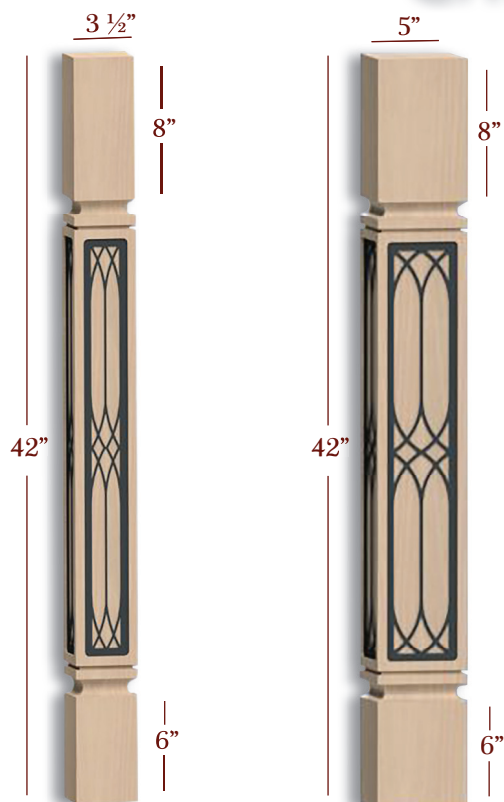

CATHEDRAL

Component & Metal Inlays

M-BAR77350-M06

M-BAR77500-M06

Posts

Item No.	Desc.	Tall	Deep	Wide
M-BAR77350-M06	Bar Post w/ Metal Inlay	42"	3-1/2"	3-1/2"
M-BAR77500-M06	Bar Post w/ Metal Inlay	42"	5"	5"
M-ISL77350-M06	Island Post w/ Metal Inlay	36"	3-1/2"	3-1/2"
M-ISL77500-M06	Island Post w/ Metal Inlay	36"	5"	5"
M-ISL79350-M06	Island Post w/ Metal Inlay	36"	3-1/2"	3-1/2"
M-ISL79500-M06	Island Post w/ Metal Inlay	36"	5"	5"