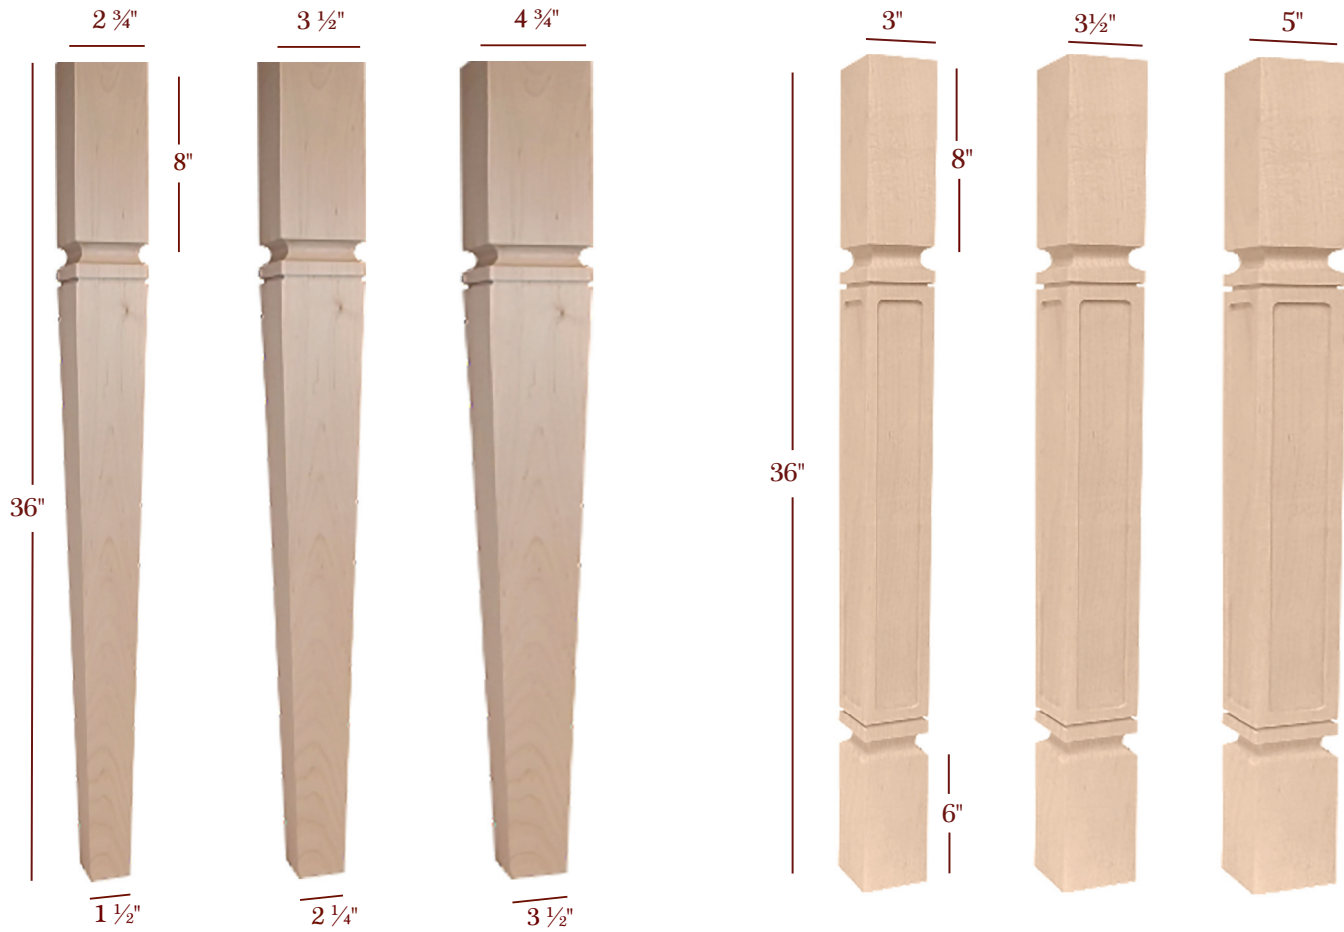

"Leading the Pack"

As Unique

SQUARE PROFILE ISLAND LEGS MISSION

Tapered

Full Window

Square Profile
36" & 42" Posts & Legs

ISL22275-TP

ISL22350-TP

ISL22475-TP

ISL22300-FW

ISL22350-FW

ISL22500-FW

*Tapered Mission Legs are also available in 42" height.
See grid below:*

Items offered in up to 16 species.

For pricing visit us at www.TimberWolfForest.com