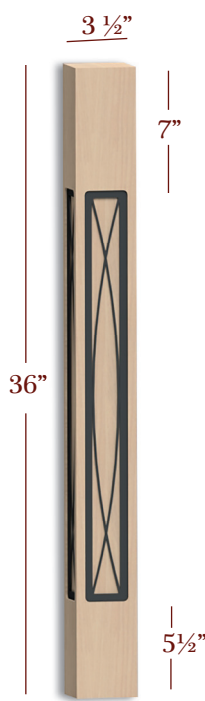

M-ISL79350-M08