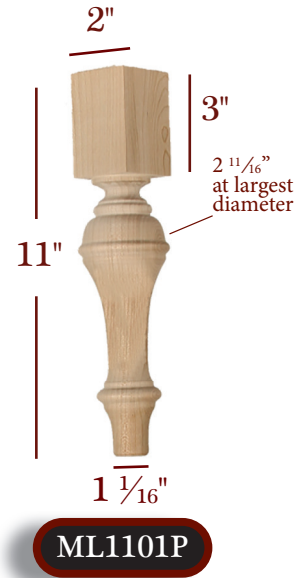

*Also available in
right twist.*

CABINET & FURNITURE FEET

VARIOUS HEIGHTS

Items offered in up to 16 species.

For pricing visit us at
www.TimberWolfForest.com

Item No.	Tall	Wide	Toe
BF801	4 1/2"	2 3/4"	2 3/4"
BF802	3"	3"	2 7/16"
BF803	2 3/4"	3 1/2"	2 1/2"
BF808	4"	2 3/4"	2 3/4"
BF809	4"	3 1/2"	3 1/2"
BF810	4 1/2"	3 1/2"	3 1/2"
BF822	4 1/2"	4 3/4"	4 3/4"
BF823	4"	4 3/4"	4 3/4"
BF972	6"	2 3/4"	1 1/2"
BF976	6"	3 1/4"	2"
ML1101P	11"	2"	1 1/16"