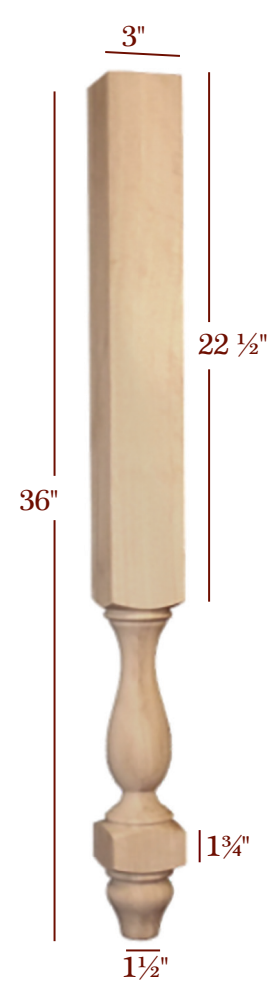

Scan to shop
Vanity Legs on
TimberWolfForest.com

Phone: 877-504-WOLF
(9 6 5 3)

VANITY

Manhattan MonteCristo Shaker Skyline Winston

VL29275TP

VL1101P

VL98275P-2ST

VL99275P