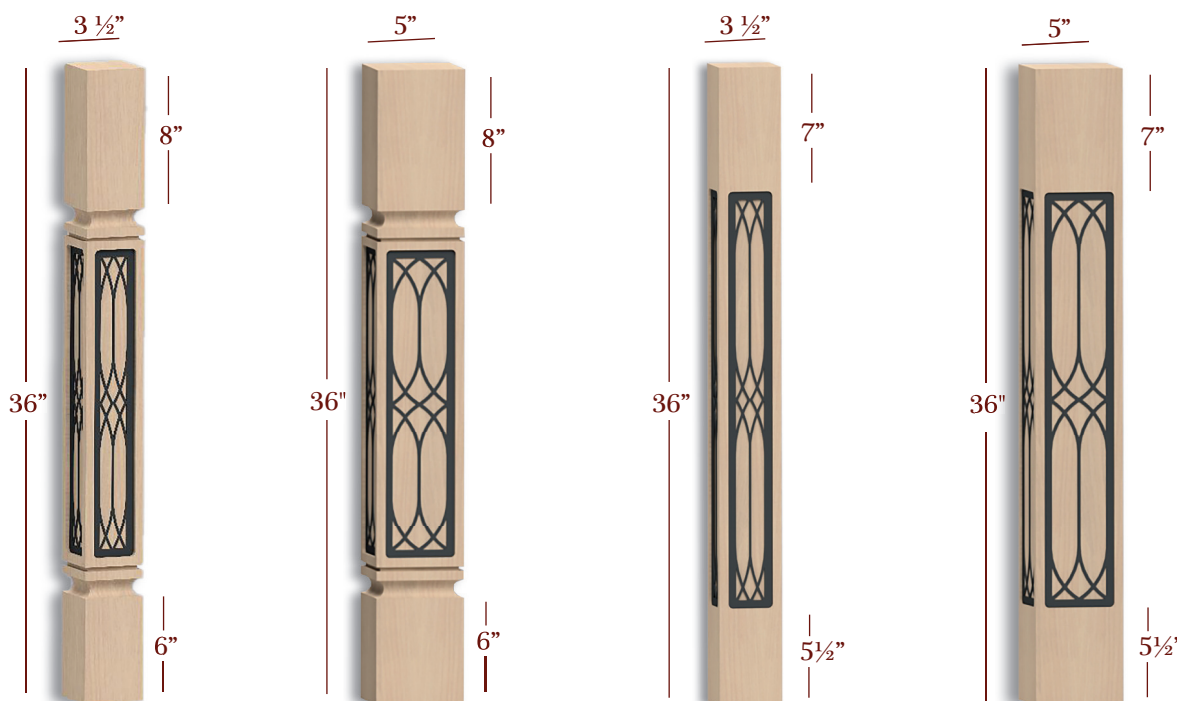

M-ISL77350-M06

M-ISL77500-M06

M-ISL79350-M06

M-ISL79500-M06