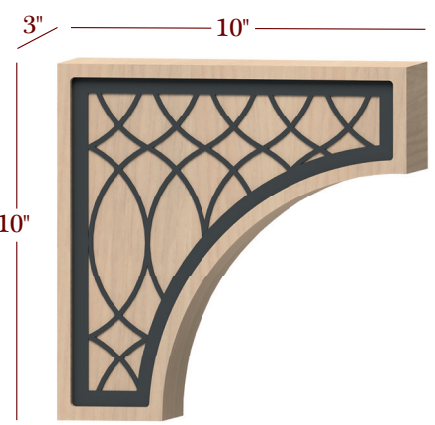

M-004-OH-M09