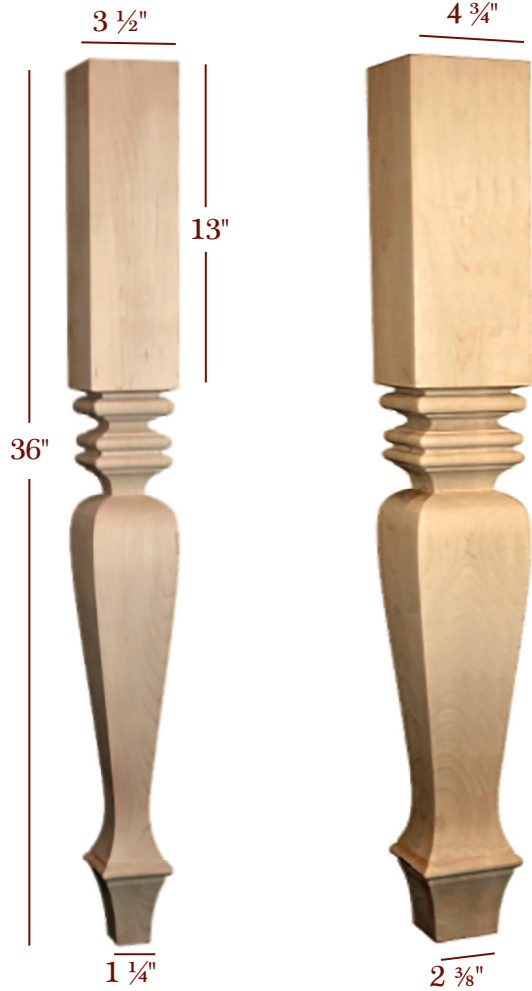

SQUARE PROFILE
ISLAND LEGS

MONACO

SHENANDOAH

Plain Square

Plain Square

36" & 42" Posts & Legs
Square Profile

ISL21350CP

ISL21475CP

Item No.	Tall	Width	Top Shank Length	Toe
ISL21350CP	36"	3 1/2"	13"	1 1/4"
ISL21475CP	36"	4 3/4"	13"	2 3/8"

Item No.	Tall	Wide	Top Shank Length	Bottom Shank Length	Toe
ISL49350CP	36"	3 1/2"	8"	N/A	1 3/8"
ISL49475CP	36"	3 1/2"	8"	N/A	2 5/8"

Monaco and Shenandoah posts are NOT offered in
Hard Maple, Hickory, White Oak, or Red Oak.

Scan to shop
Kitchen Island Legs on
TimberWolfForest.com

Find a matching Bun Feet
on pages 120-125