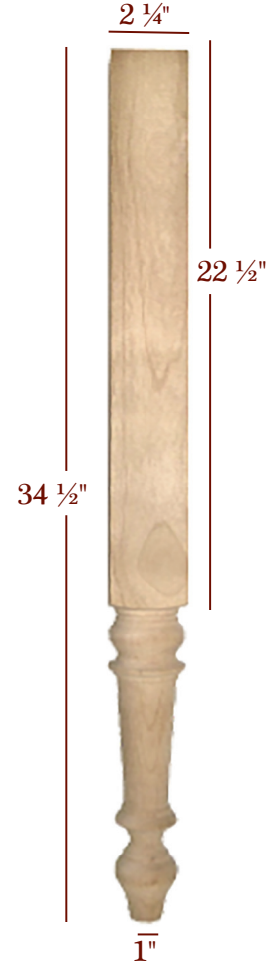

HB6225-34.5