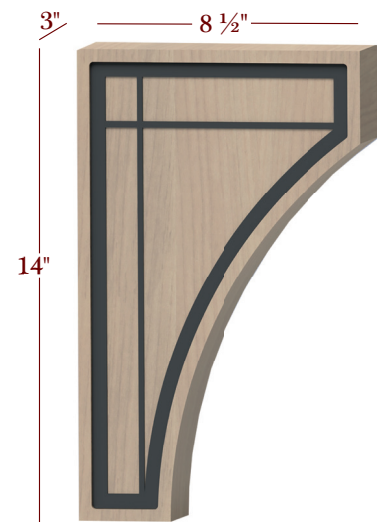

Component & Metal Inlays

M-004-4WHC-M01

M-004-3WHC-M01

M-004-OH-M01

M-004-L-M01

M-004-XL-M01

Corbels

Item No.	Desc.	Tall	Deep	Wide
M-004-3WHC-M01	Hood Corbel with Metal Inlay	18"	16"	3"
M-004-4WHC-M01	Hood Corbel with Metal Inlay	18"	16"	4-3/4"
M-004-L-M01	Large Corbel with Metal Inlay	14"	8 1/2"	3"
M-004-OH-M01	Overhang Corbel with Metal Inlay	10"	10"	3"
M-004-XL-M01	Extra Large Corbel with Metal Inlay	22"	12"	4-3/4"