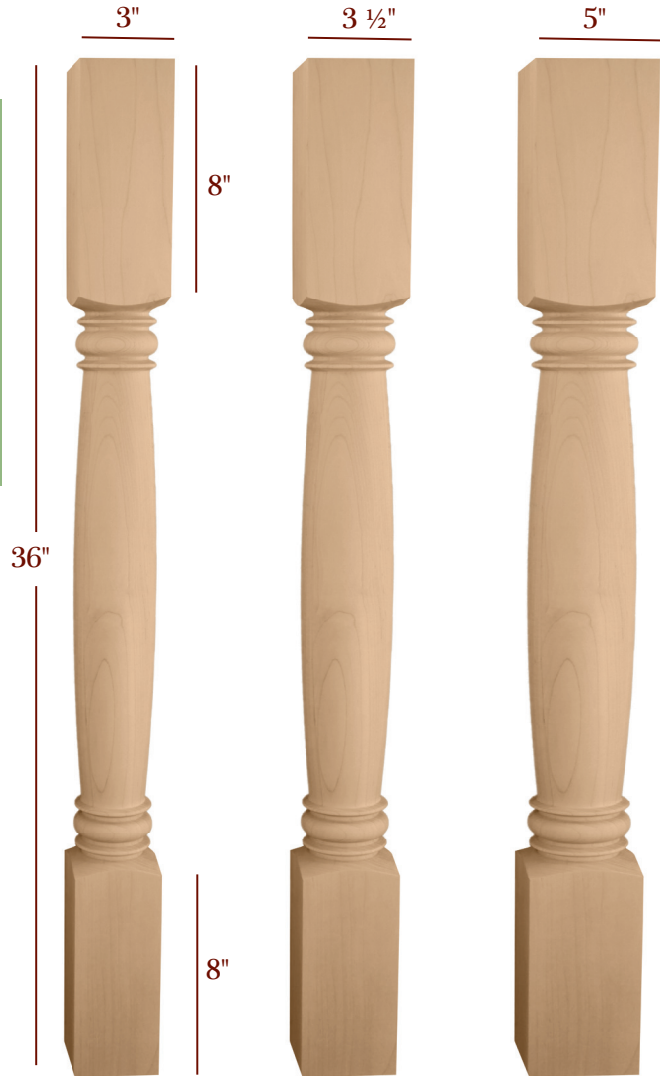

AUBURN

Plain

Plain

Round Profile
36" & 42" Posts & Legs

ISL61300P

ISL61350P

ISL61500P

ISL59300P