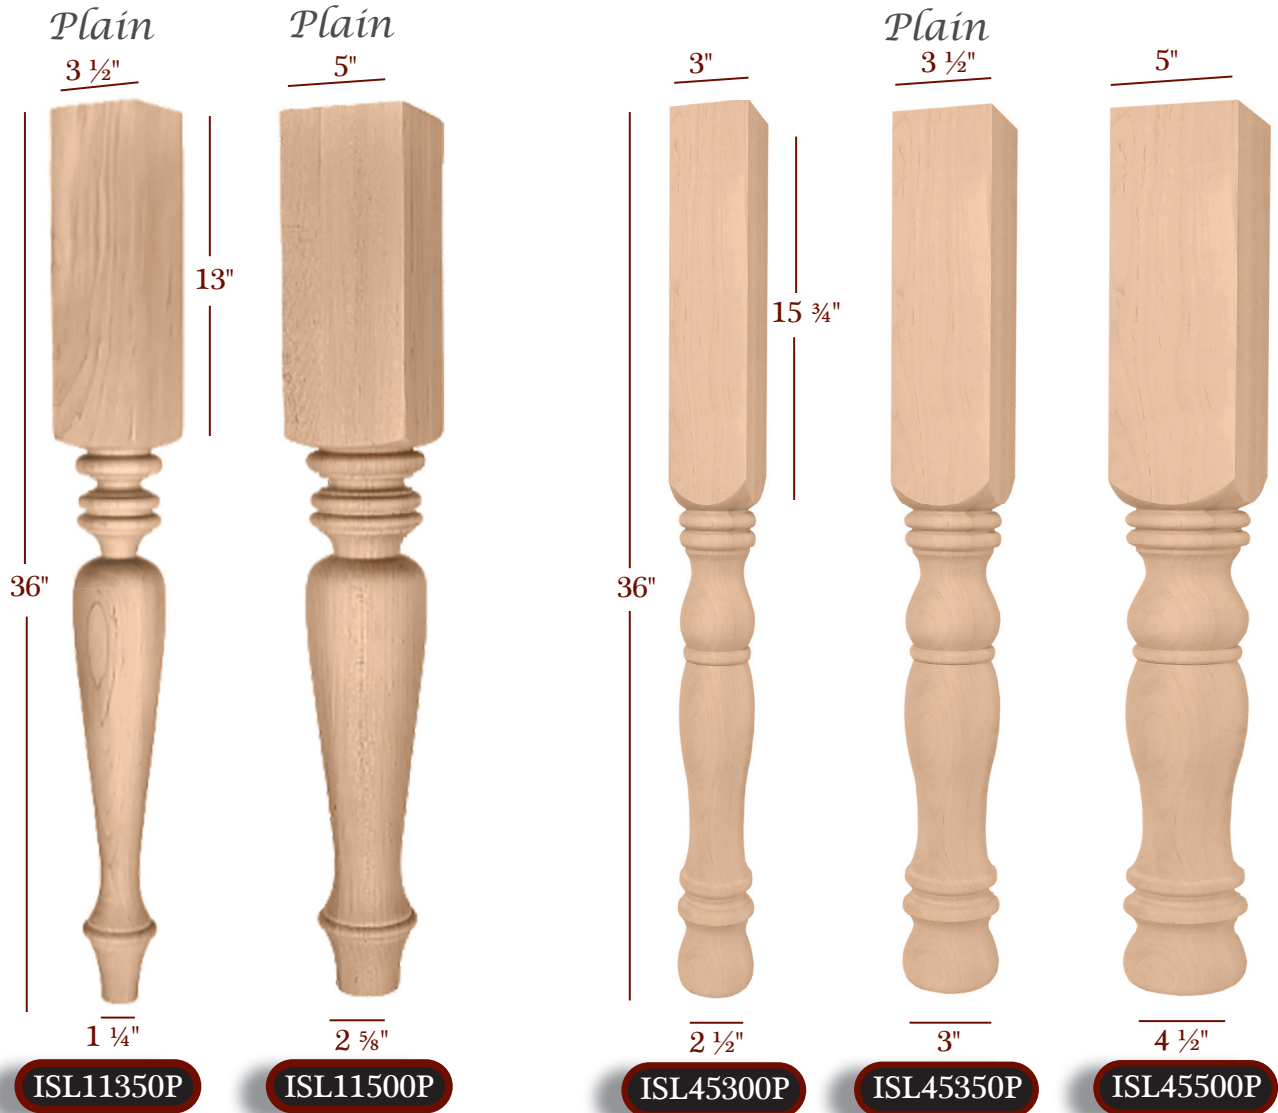

Phone: 877-504-WOLF
(9653)

ROUND PROFILE
ISLAND LEGS

LINCOLN

MADISON

ISL6300P

ISL6350P

ISL6500P

Lincoln legs also available in 29", 21", 18" and 15 1/2" lengths.
See pages 109

Item No.	Desc.	Tall	Wide	Top Shank Length	Toe
ISL6300P	Plain	36"	3"	13"	1 3/4"
ISL6350P	Plain	36"	3 1/2"	13"	2 1/4"
ISL6500P	Plain	36"	5"	13"	3 1/4"

ISL8300P

ISL8350P

ISL8500P

	Item No.	Desc.	Tall	Wide	Top Shank Length	Bottom Shank Length
Plain	BAR8300P	Plain	42"	3"	8"	6 3/4"
	BAR8350P	Plain	42"	3 1/2"	8"	6 3/4"
	BAR8500P	Plain	42"	5"	8"	6 3/4"
	ISL8300P	Plain	36"	3"	8"	6 3/4"
	ISL8350P	Plain	36"	3 1/2"	8"	6 3/4"
	ISL8500P	Plain	36"	5"	8"	6 3/4"

36" & 42" Posts & Legs
Round Profile

Find a matching Bun Feet
on pages 120-125

Items offered in up to 16 species. For pricing please visit us at
www.TimberWolfForest.com

"Leading the Pack"

As Unique

ROUND PROFILE
ISLAND LEGS

MONTE CRISTO

ROANOKE

Round Profile
36" & 42" Posts & Legs

*Monte Cristo Legs also available in 18", 21" and 29" lengths
See page: 110*

Item No.	Desc.	Tall	Wide	Top Shank Length	Toe
ISL11350P	Plain	36"	3 1/2"	13"	1 1/4"
ISL11500P	Plain	36"	5"	13"	2 5/8"
ISL45300P	Plain	36"	3"	15 3/4"	2 1/2"
ISL45350P	Plain	36"	3 1/2"	15 3/4"	3"
ISL45500P	Plain	36"	5"	15 3/4"	4 1/2"