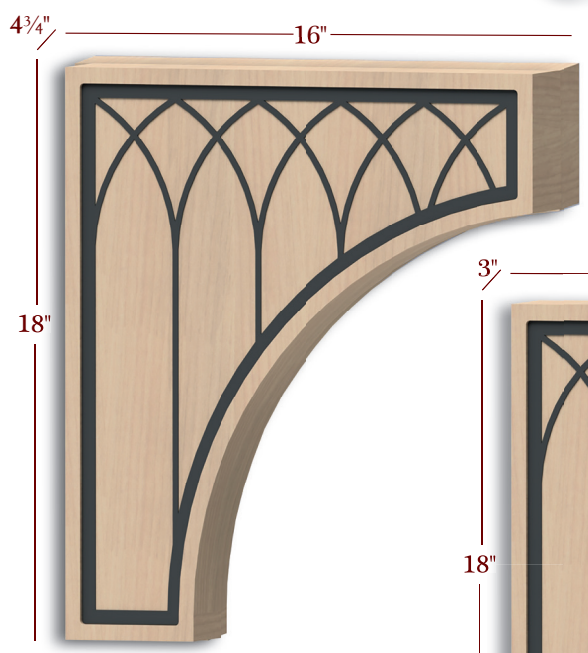

"Leading the Pack"

As Unique

FAST-SNAP BY TIMBER WOLF

CATHEDRAL

Component & Metal Inlays

M-004-4WHC-M06