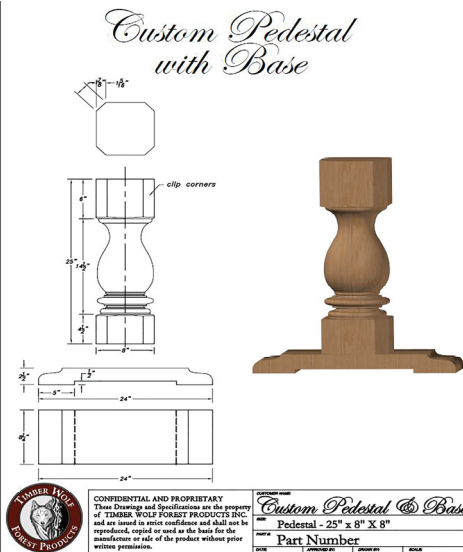

Scan to shop
Furniture Legs on
TimberWolfForest.com

Items offered in up to 16 species.
For pricing visit us at www.TimberWolfForest.com

Phone: 877-504-WOLF
(9653)

CUSTOM FABRICATION

Inspirational picture, drawing or sketch sent from customer