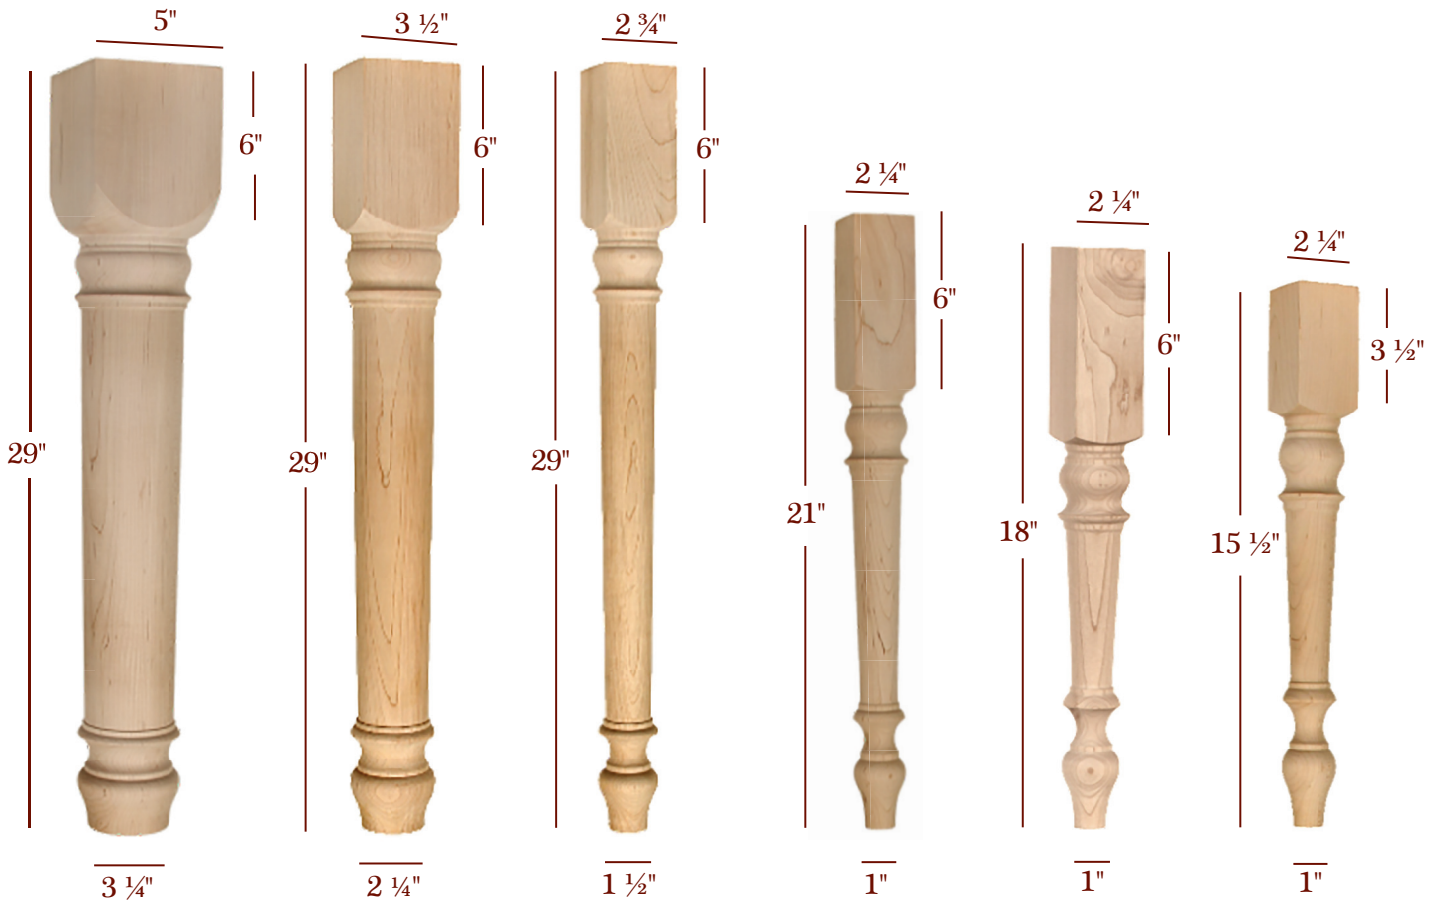

DINING TABLE FURNITURE LEGS LINCOLN

Plain

Furniture Legs

FL6500-29P

FL6350-29P

FL6275-29P

FL6225-21P

FL6225-18P

FL6225-15-1/2P

Item No.	Description	Tall	Wide	Top Shank Length	Toe
FL6500-29P	Plain	29"	5"	6"	3 1/4"
FL6350-29P	Plain	29"	3 1/2"	6"	2 1/4"
FL6275-29P	Plain	29"	2 3/4"	6"	1 1/2"
FL6225-21P	Plain	21"	2 1/4"	6"	1"
FL6225-18P	Plain	18"	2 1/4"	6"	1"
FL6225-15-1/2P	Plain	15 1/2"	2 1/4"	3 1/2"	1"