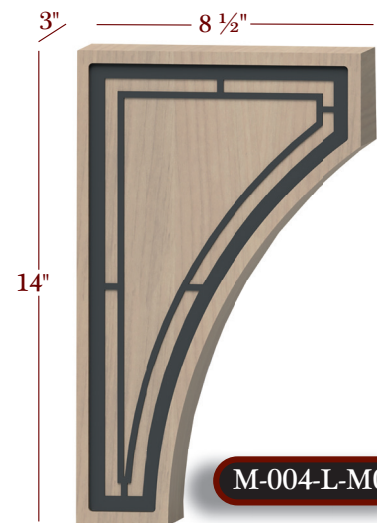

M-004-3WHC-M02

M-004-OH-M02

M-004-L-M02

M-004-XL-M02

Corbels

Item No.	Desc.	Tall	Deep	Wide
M-004-3WHC-M02	Hood Corbel with Metal Inlay	18"	16"	3"
M-004-4WHC-M02	Hood Corbel with Metal Inlay	18"	16"	4-3/4"
M-004-L-M02	Large Corbel with Metal Inlay	14"	8 1/2"	3"
M-004-OH-M02	Overhang Corbel with Metal Inlay	10"	10"	3"
M-004-XL-M02	Extra Large Corbel with Metal Inlay	22"	12"	4-3/4"