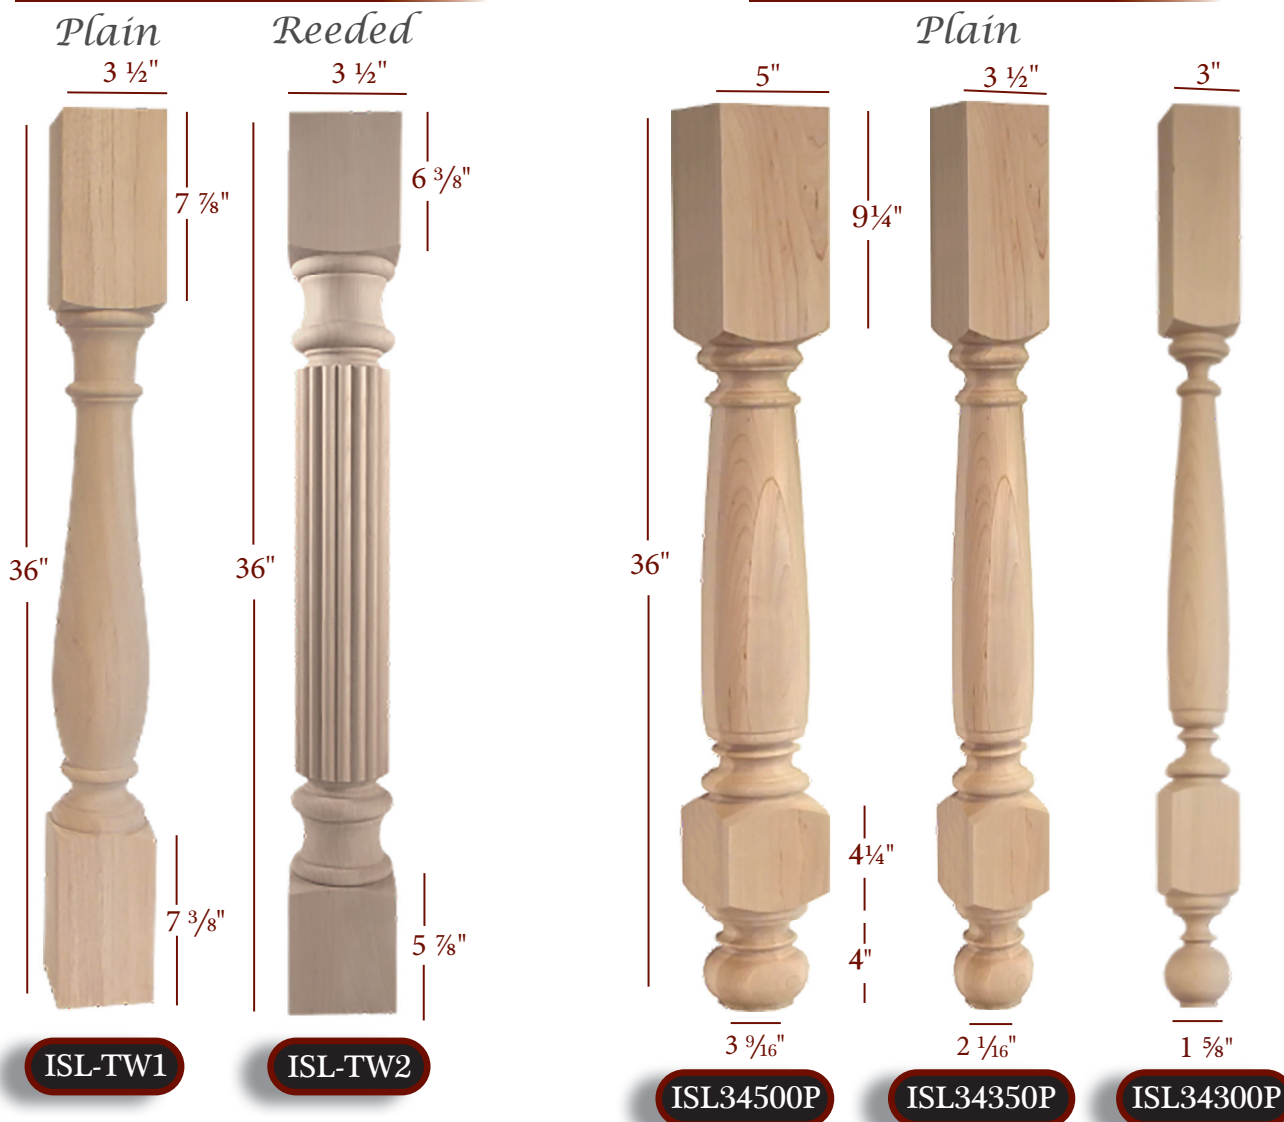

ROUND PROFILE ISLAND LEGS EMPIRE

Plain

Round Profile
36" & 42" Posts & Legs

ISL18350P

ISL18500P

Item No.	Desc.	Tall	Wide	Top Shank Length	Toe
ISL18350P	Plain	36"	3 1/2"	13 3/4"	1 5/8"
ISL18500P	Plain	36"	5"	13 3/4"	3 1/8"

Items offered in up to 16 species.

For pricing visit us at
www.TimberWolfForest.com

*Find a matching Bun Feet
on pages 120-125*

Scan to shop Kitchen Island Legs
on TimberWolfForest.com

ROUND PROFILE
ISLAND LEGS

ESSENTIAL

FRANKLIN

36" & 42" Posts & Legs
Round Profile

Item No.	Desc.	Tall	Wide	Top Shank Length	Bottom Shank Length	Block	Toe
ISL-TW1-3	Plain	36"	3"	7 7/8"	7 3/8"	N/A	N/A
ISL-TW1	Plain	36"	3 1/2"	7 7/8"	7 3/8"	N/A	N/A
ISL-TW1-5	Plain	36"	5"	7 7/8"	7 3/8"	N/A	N/A
ISL-TW2	Reeded	36"	3 1/2"	6 3/8"	5 7/8"	N/A	N/A
ISL34300P	Plain	36"	3"	9 1/4"	N/A	4 1/4"	1 5/8"
ISL34350P	Plain	36"	3 1/2"	9 1/4"	N/A	4 1/4"	2 1/16"
ISL34500P	Plain	36"	5"	9 1/4"	N/A	4 1/4"	3 9/16"