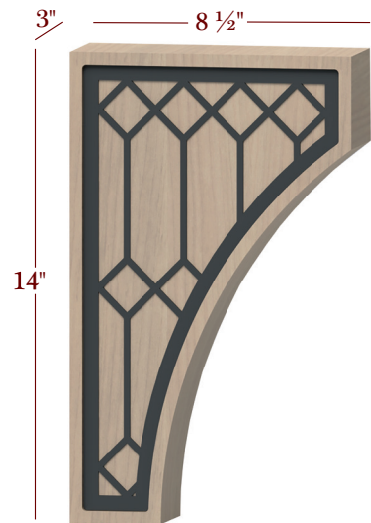

Component & Metal Inlays

M-004-4WHC-M05

M-004-3WHC-M05

M-004-OH-M05

M-004-L-M05

M-004-XL-M05

Corbels

Item No.	Desc.	Tall	Deep	Wide
M-004-3WHC-M05	Hood Corbel with Metal Inlay	18"	16"	3"
M-004-4WHC-M05	Hood Corbel with Metal Inlay	18"	16"	4-3/4"
M-004-L-M05	Large Corbel with Metal Inlay	14"	8 1/2"	3"
M-004-OH-M05	Overhang Corbel with Metal Inlay	10"	10"	3"
M-004-XL-M05	Extra Large Corbel with Metal Inlay	22"	12"	4-3/4"