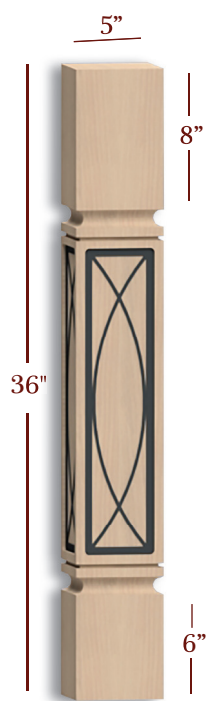

M-ISL77500-M08