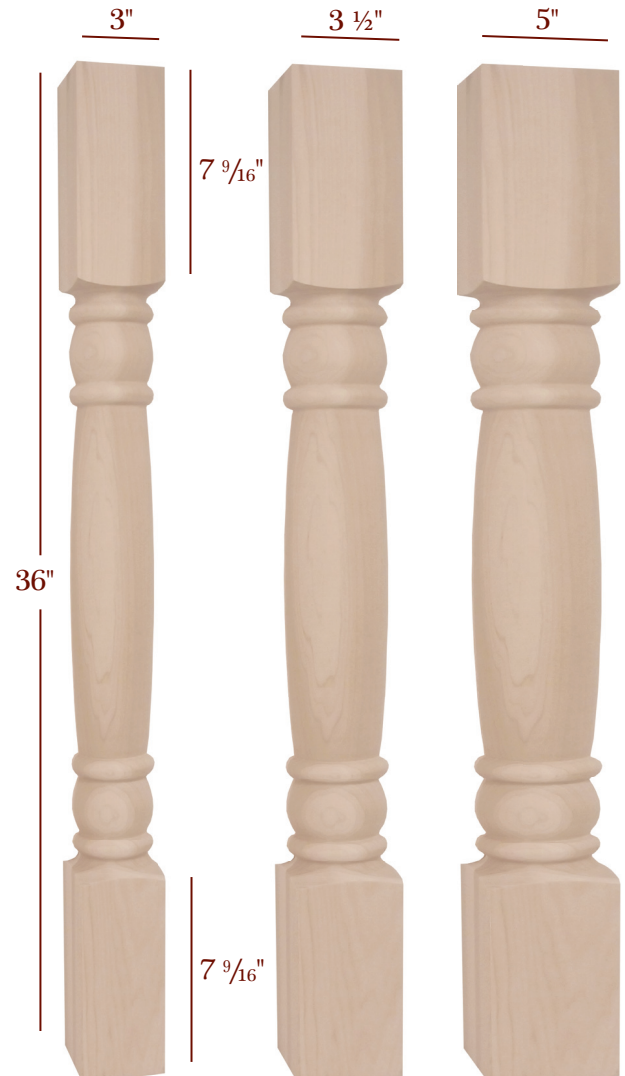

AUBURN

Plain

Plain

Round Profile
36" & 42" Posts & Legs

ISL61300P

ISL61350P

ISL61500P

ISL59300P