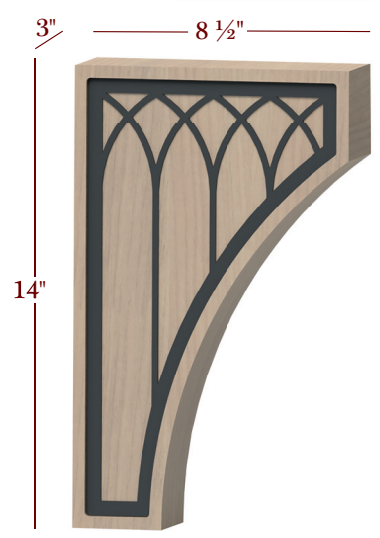

M-004-L-M06

M-004-XL-M06

Corbels

Item No.	Desc.	Tall	Deep	Wide
M-004-3WHC-M06	Hood Corbel with Metal Inlay	18"	16"	3"
M-004-4WHC-M06	Hood Corbel with Metal Inlay	18"	16"	4-3/4"
M-004-L-M06	Large Corbel with Metal Inlay	14"	8 1/2"	3"
M-004-OH-M06	Overhang Corbel with Metal Inlay	10"	10"	3"
M-004-XL-M06	Extra Large Corbel with Metal Inlay	22"	12"	4-3/4"