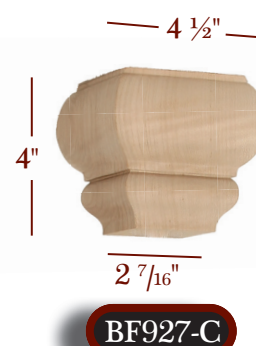

"Leading the Pack"

As Unique

CABINET & FURNITURE FEET

4" TALL SQUARE