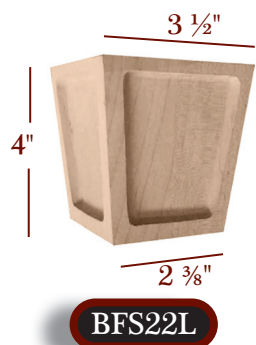

Items offered in up to 16 species.
For pricing visit us at www.TimberWolfForest.com

Also available in
right twist.

Phone: 877-504-WOLF
(9653)

CABINET & FURNITURE FEET

4" TALL ROUND

4" Tall Cabinet Feet

Items offered in up to 16 species.