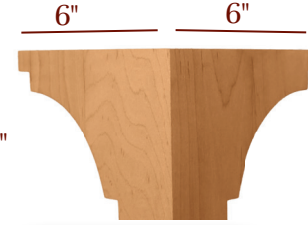

Madera pedestal feet are available in Rubberwood and Maple only

Pedestal Feet

HOLLINGSWORTH

4" Left Straight Edge

PFH-PED-L-40

4" Right Straight Edge

PFH-PED-R-40

4" Square Corner