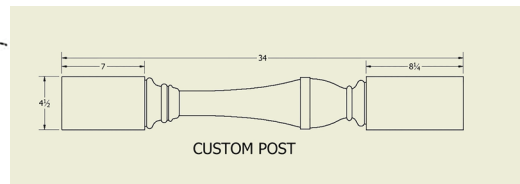

Free shipping available on custom orders- call for more information