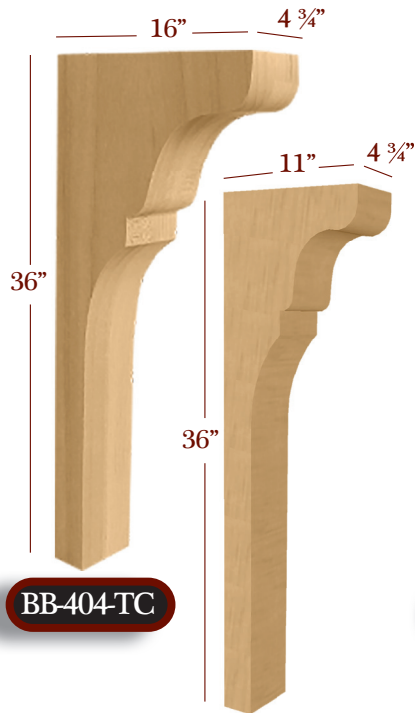

Items offered in up to 16 species.

For pricing visit us at www.TimberWolfForest.com

Items are also offered in 3" width
See grid

Phone: 877-504-WOLF
(9653)

TRIM TO HEIGHT HOOD & ISLAND CORBELS

LEXINGTON

BB-404-TC