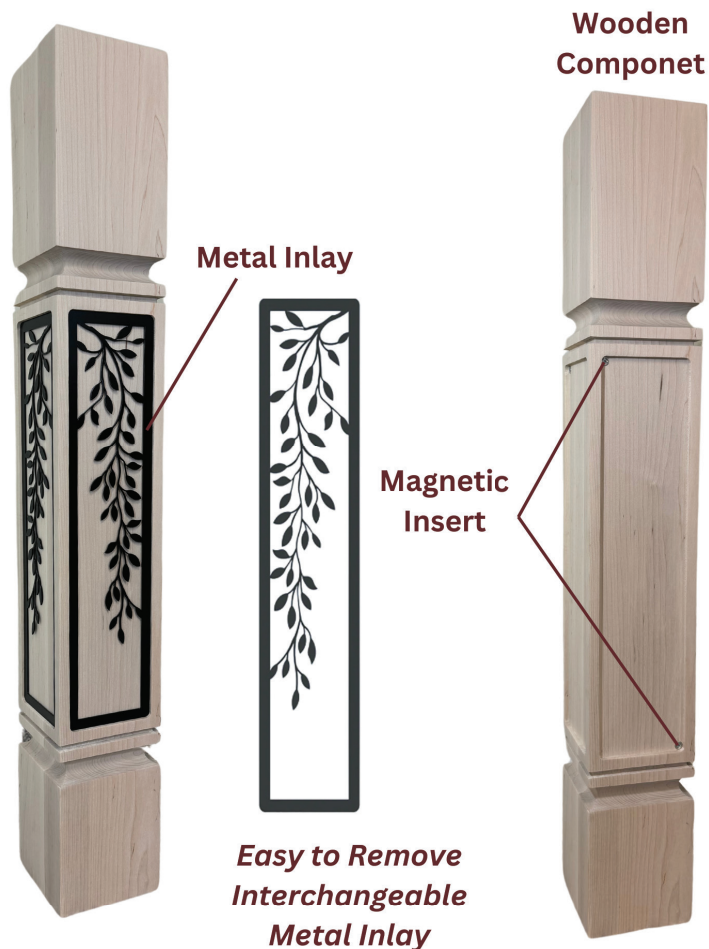

Inlays available in these Finishes...

BG

Brushed Gold

BLK

Black

CV

Copper Vein

SN

Satin Nickel

Phone: 877-504-WOLF
(9653)

HOW FAST-SNAP WORKS

How it Works...

Fast-Snap By Timber Wolf is interchangeable metal inlays, securely attached to your component, with a magnet system.

- Easy to remove, replace and interchange metal inlays.
- Securely attached to your component with a magnet system.
- Remove inlays to make finishing unobstructed.
- Easy to pop in and out making cleaning and dusting effortless.
- Interchange with another style inlay for a fresh look without a full renovation.