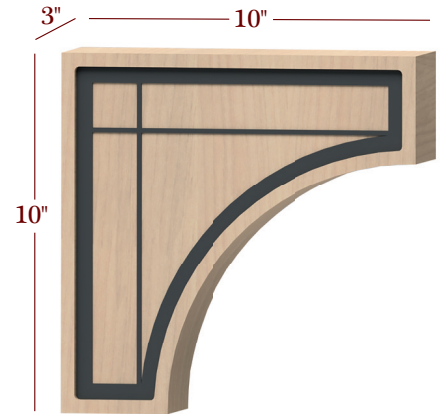

Component & Metal Inlays

M-004-4WHC-M01

M-004-3WHC-M01

M-004-OH-M01

M-004-L-M01

M-004-XL-M01

Corbels

Item No.	Desc.	Tall	Deep	Wide
M-004-3WHC-M01	Hood Corbel with Metal Inlay	18"	16"	3"
M-004-4WHC-M01	Hood Corbel with Metal Inlay	18"	16"	4-3/4"
M-004-L-M01	Large Corbel with Metal Inlay	14"	8 1/2"	3"
M-004-OH-M01	Overhang Corbel with Metal Inlay	10"	10"	3"
M-004-XL-M01	Extra Large Corbel with Metal Inlay	22"	12"	4-3/4"