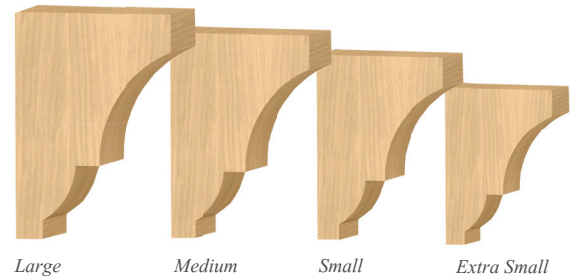

Bar Brackets

	Item No.	Tall	Deep	Wide	Description
1-3/4" W	BB-006-L	12"	8"	1 3/4"	Large
	BB-006-M	9"	6 1/2"	1 3/4"	Medium
	BB-006-S	7 1/2"	5"	1 3/4"	Small
	BB-006-XS	6"	4"	1 3/4"	Extra Small
3" W	BB-306-L	12"	8"	3"	Large
	BB-306-M	9"	6 1/2"	3"	Medium
	BB-306-S	7 1/2"	5"	3"	Small
4-3/4" W	BB-306-XS	6"	4"	3"	Extra Small
	BB-406-L	12"	8"	4 3/4"	Large
	BB-406-M	9"	6 1/2"	4 3/4"	Medium
	BB-406-S	7 1/2"	5"	4 3/4"	Small
	BB-406-XS	6"	4"	4 3/4"	Extra Small

Scan to shop Corbels and Brackets on TimberWolfForest.com

Items offered in up to 16 species. For pricing please visit us at www.TimberWolfForest.com