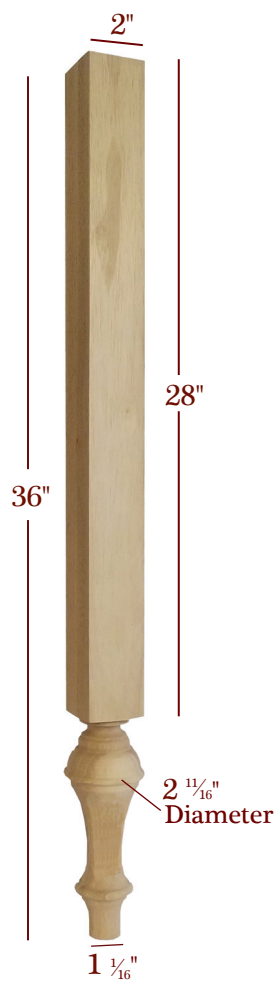

Scan to shop
Vanity Legs on
TimberWolfForest.com

Phone: 877-504-WOLF
(9 6 5 3)

VANITY

Manhattan MonteCristo Shaker Skyline Winston

VL29275TP

VL1101P

VL98275P-2ST

VL99275P