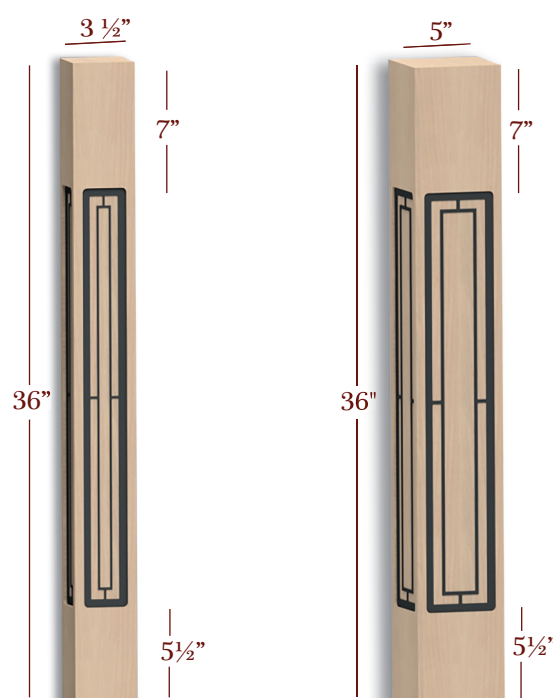

M-ISL79350-M02

M-ISL79500-M02