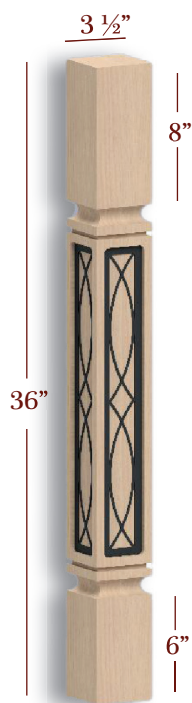

M-ISL77350-M09