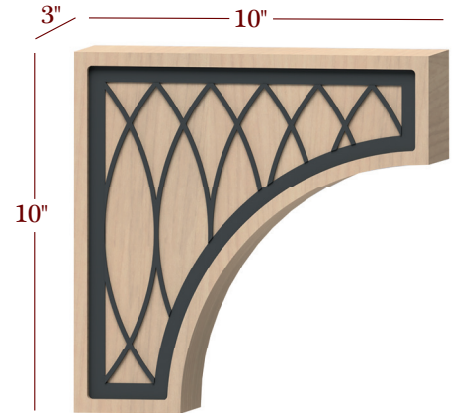

M-004-OH-M08