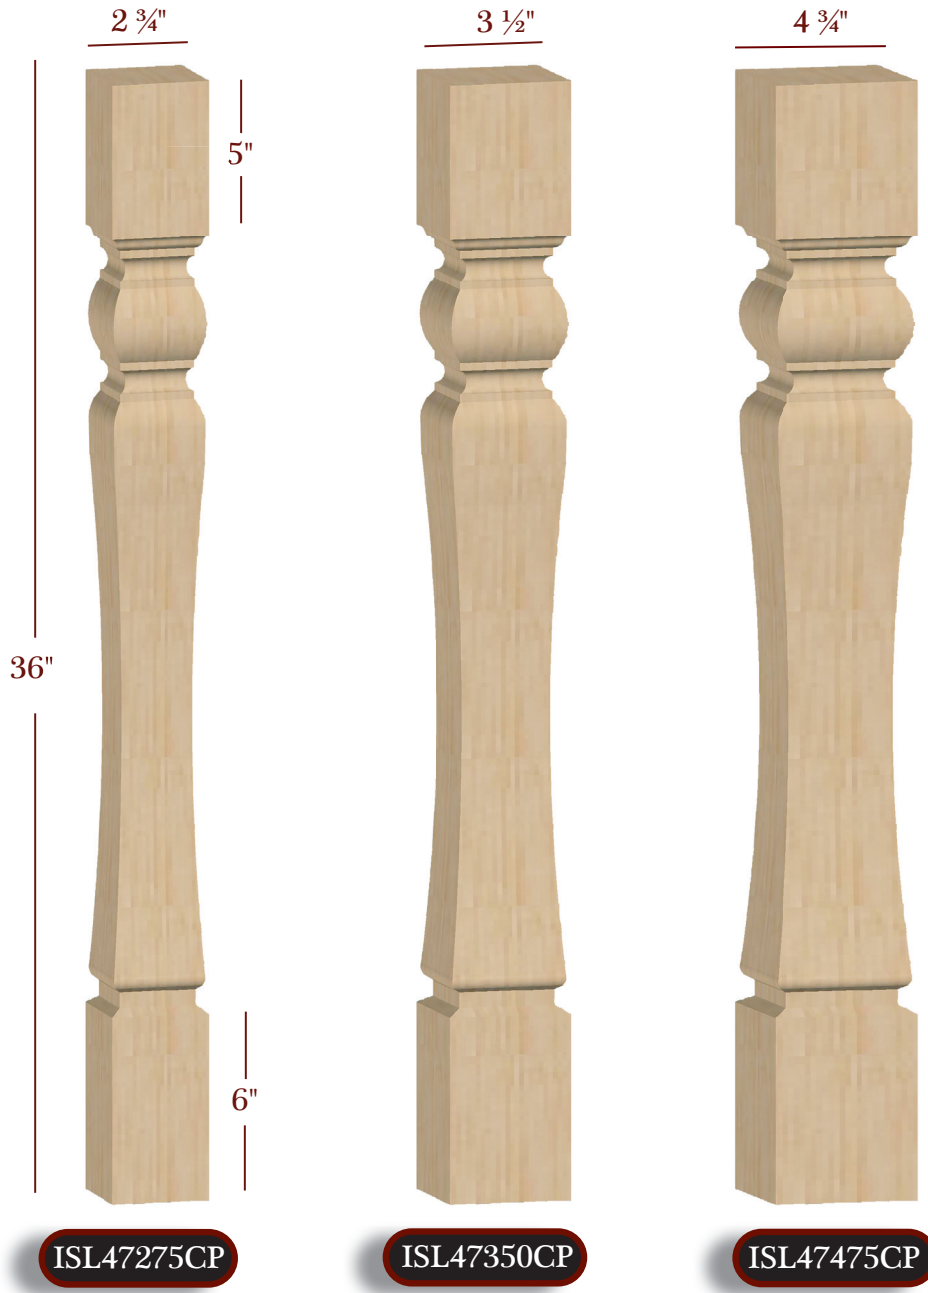

Scan to shop
Kitchen Island Legs on
TimberWolfForest.com

As Our Name

SQUARE PROFILE ISLAND LEGS

BRUNSWICK

Plain Square

*Find a matching Bun Feet
on pages 120-125*

36" & 42" Posts & Legs
Square Profile

Scan to shop
Kitchen Island Legs on
TimberWolfForest.com