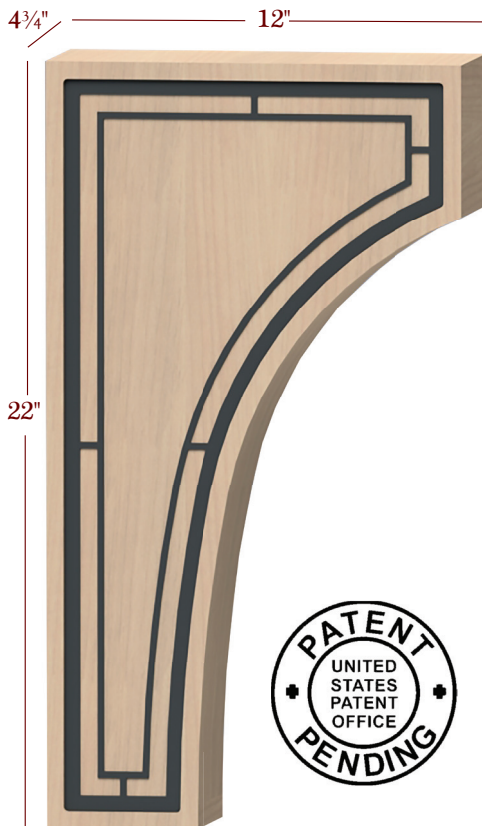

M-004-3WHC-M02

M-004-OH-M02

M-004-L-M02

M-004-XL-M02

Corbels

Item No.	Desc.	Tall	Deep	Wide
M-004-3WHC-M02	Hood Corbel with Metal Inlay	18"	16"	3"
M-004-4WHC-M02	Hood Corbel with Metal Inlay	18"	16"	4-3/4"
M-004-L-M02	Large Corbel with Metal Inlay	14"	8 1/2"	3"
M-004-OH-M02	Overhang Corbel with Metal Inlay	10"	10"	3"
M-004-XL-M02	Extra Large Corbel with Metal Inlay	22"	12"	4-3/4"