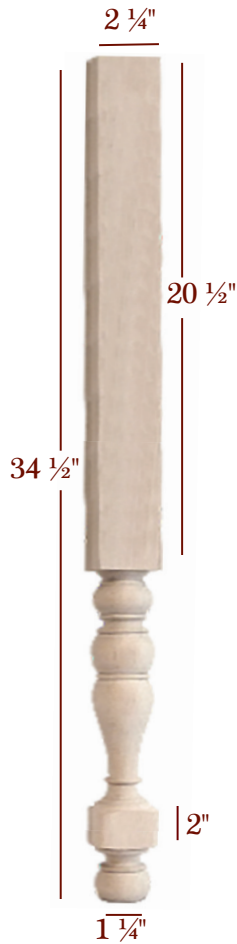

HB41225P-34-1/2