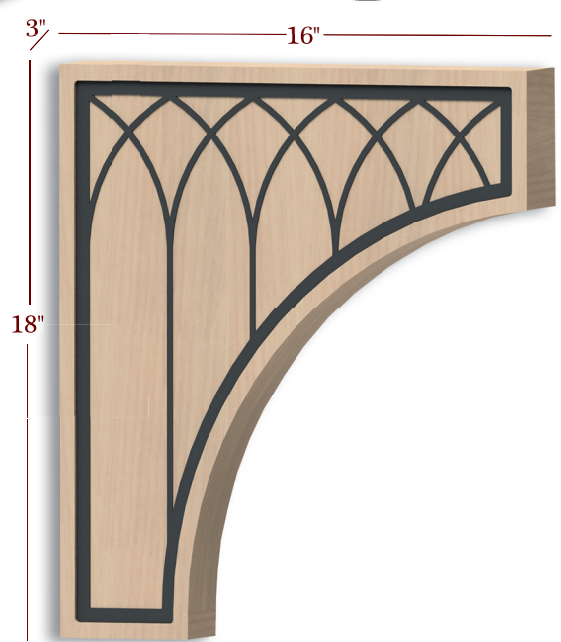

M-004-3WHC-M06