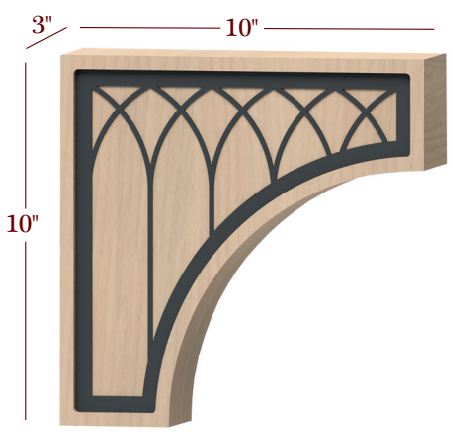

M-004-OH-M06