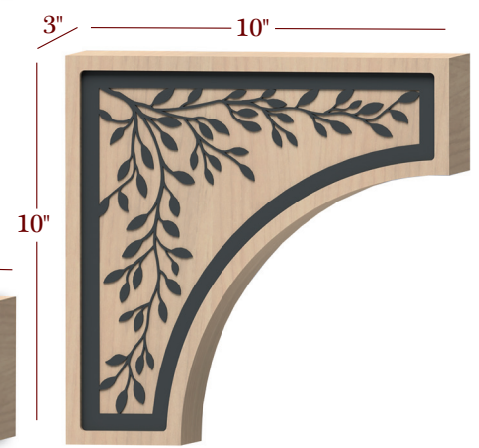

M-004-OH-M11