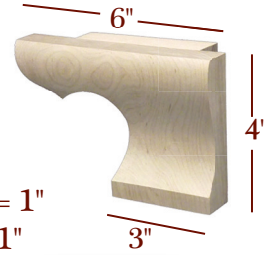

Right Straight Edge

PFC-RS-4