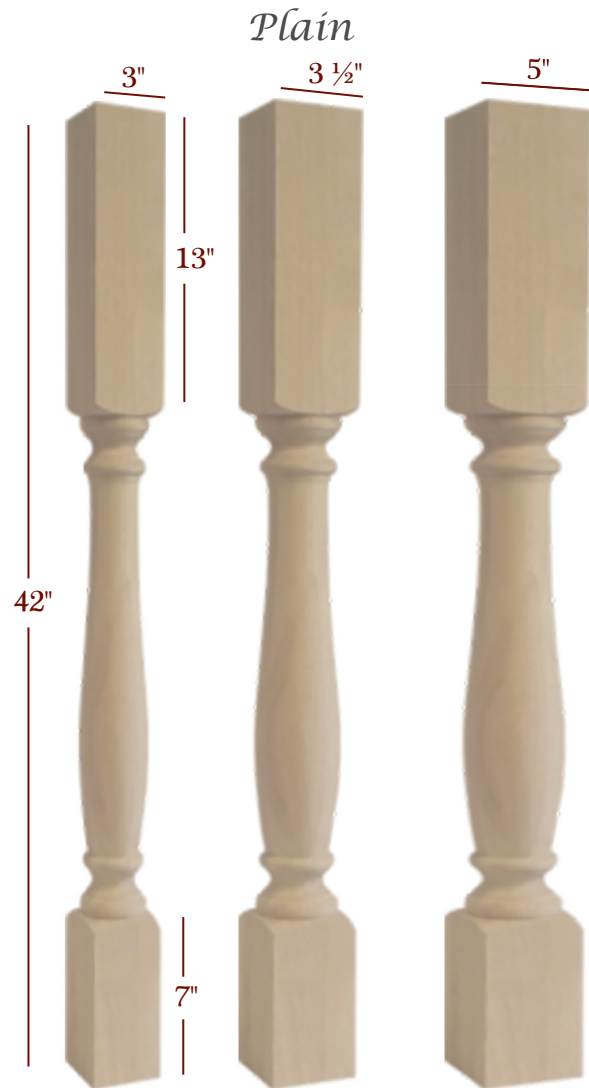

BAR12350P

BAR12500P

BAR12300P