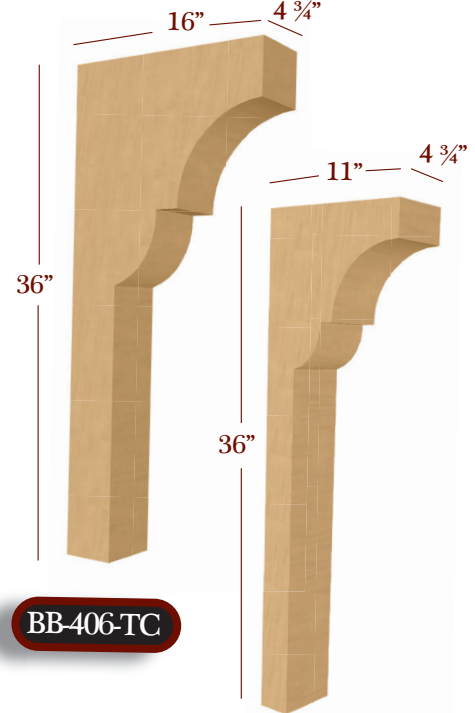

CRAFTSMAN

BB-406-TC

BB-406-TCLP

Corbels & Brackets