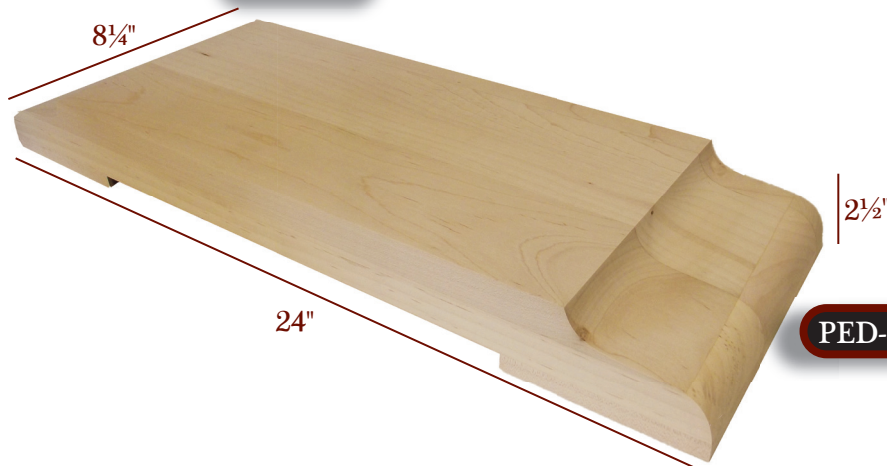

As Unique

TABLE PEDESTAL
BASE
TUSCAN

Pedestals

PED-801

PED-802

PED-801B

Scan to shop
The Tuscan Table
Pedestal Base on
TimberWolfForest.com

Item No.	Description	Tall	Wide	Length	Top Shank Length	Bottom Shank Length
PED-801	Tuscan Table Pedestal	25"	8"	N/A	6"	4 1/2"
PED-801B	Tuscan Table Base	2 1/2"	8 1/4"	24"	N/A	N/A
PED-802	Tuscan Table Pedestal	25"	8"	N/A	6"	4 1/2"