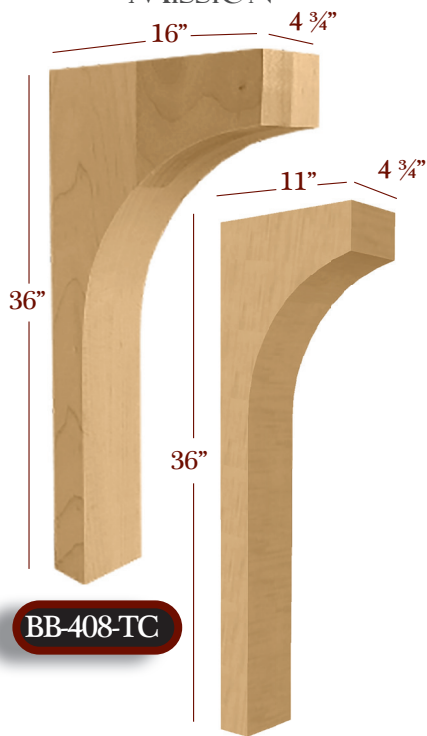

MISSION

BB-408-TC

BB-408-TCLP