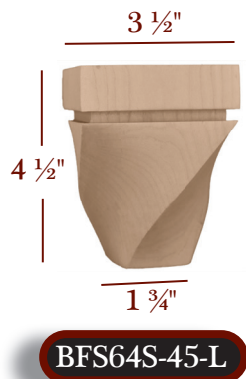

"Leading the Pack"

As Unique

CABINET & FURNITURE FEET

4 1/2" TALL ROUND & SQUARE

4-1/2" Tall Cabinet Feet

Items offered in up to 16 species.

For pricing visit us at
www.TimberWolfForest.com

Item No.	Tall	Wide	Toe
BF805	4 1/2"	3 1/2"	2 1/2"
BF820	4 1/2"	4 1/2"	3 5/8"
BF931	4 1/2"	2 3/4"	1 3/8"
BF958-C	4 1/2"	3 1/2"	1 3/4"
BF959-C	4 1/2"	4 5/8"	3"
BF960	4 1/2"	3 1/2"	1 1/2"
BF964-C	4 1/2"	3 1/2"	2 1/2"
BF971	4 1/2"	2 3/4"	1 1/2"
BF974	4 1/2"	3 1/4"	2"
BF998-C	4 1/2"	4"	2 5/16"
BFS52S-45	4 1/2"	3 1/4"	1 3/8"
BFS52L-45	4 1/2"	4 3/4"	2 7/8"
BFS6357-LP-45	4 1/2"	4 1/2"	2 1/2"
BFS6357-SP-45	4 1/2"	3 1/2"	1 1/2"
BFS64L-45-L	4 1/2"	4 3/4"	3"
BFS64S-45-L	4 1/2"	3 1/2"	1 3/4"
BFS64L-45-R	4 1/2"	4 3/4"	3"
BFS64S-45-R	4 1/2"	3 1/2"	1 3/4"

*Also available in
right twist.*