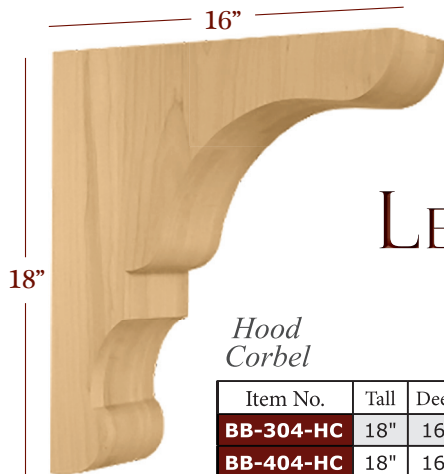

COVE

Hood Corbel

Item No.	Tall	Deep	Wide	Description
BB-303-HC	18"	16"	3"	Hood Corbel
BB-403-HC	18"	16"	4 3/4"	Hood Corbel

Overhang Bracket

Item No.	Tall	Deep	Wide	Description
BB-003-OH	9 3/4"	9 3/4"	1 3/4"	Overhang
BB-303-OH	9 3/4"	9 3/4"	3"	Overhang
BB-403-OH	9 3/4"	9 3/4"	4 3/4"	Overhang

Bar Brackets

	Item No.	Tall	Deep	Wide	Description
1-3/4" W	BB-003-L	12 5/8"	8"	1 3/4"	Large
	BB-003-M	9 1/2"	4 7/8"	1 3/4"	Medium
	BB-003-S	8"	5"	1 3/4"	Small
	BB-003-XS	6 3/8"	4"	1 3/4"	Extra Small
3" W	BB-303-L	12 5/8"	8"	3"	Large
	BB-303-M	9 1/2"	4 7/8"	3"	Medium
	BB-303-S	8"	5"	3"	Small
	BB-303-XS	6 3/8"	4"	3"	Extra Small
4-3/4" W	BB-403-L	12 5/8"	8"	4 3/4"	Large
	BB-403-M	9 1/2"	4 7/8"	4 3/4"	Medium
	BB-403-S	8"	5"	4 3/4"	Small
	BB-403-XS	6 3/8"	4"	4 3/4"	Extra Small