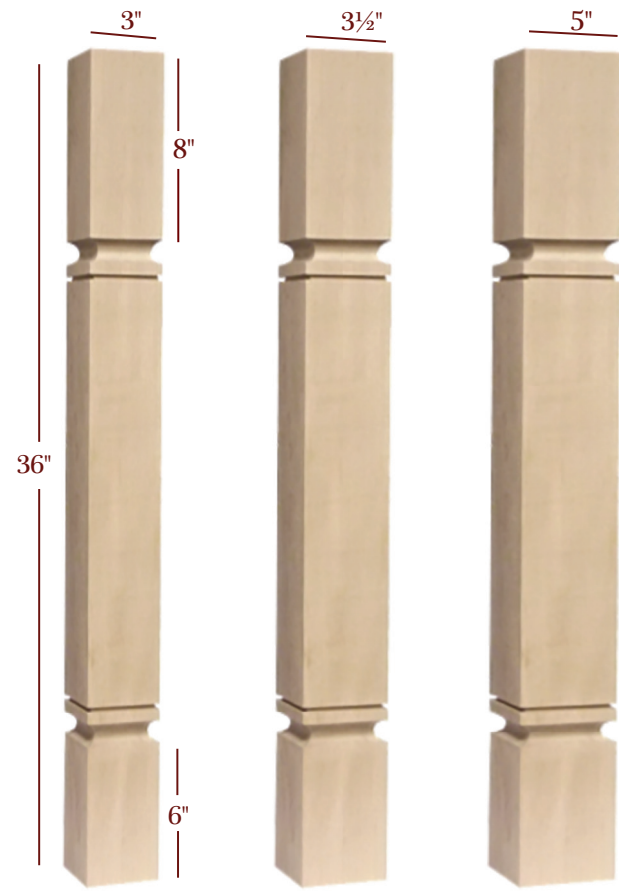

SQUARE PROFILE ISLAND LEGS MISSION

Chamfered Corner

Plain Post