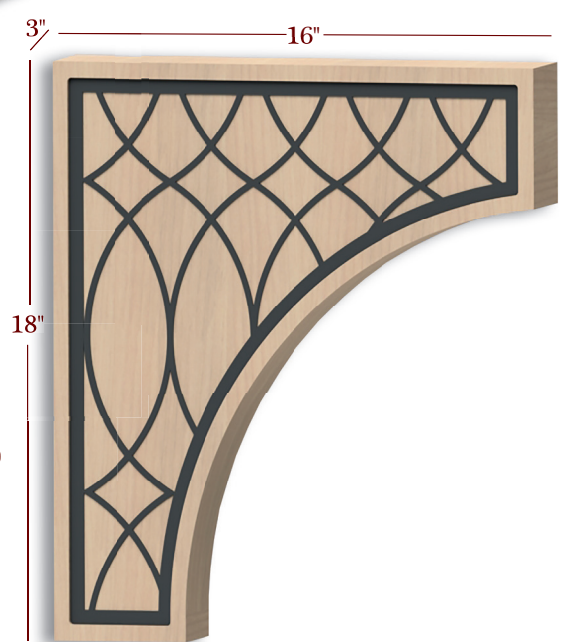

M-004-3WHC-M09