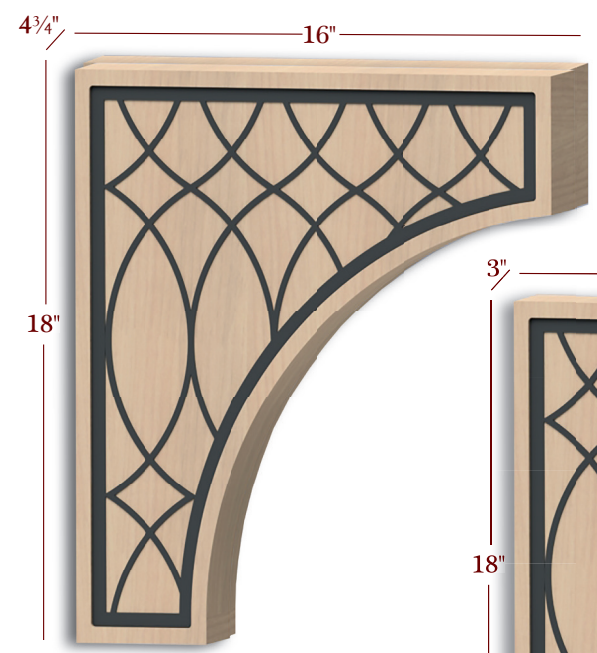

"Leading the Pack"

As Unique

FAST-SNAP

BY TIMBER WOLF

VESICA

Component & Metal Inlays

M-004-4WHC-M09