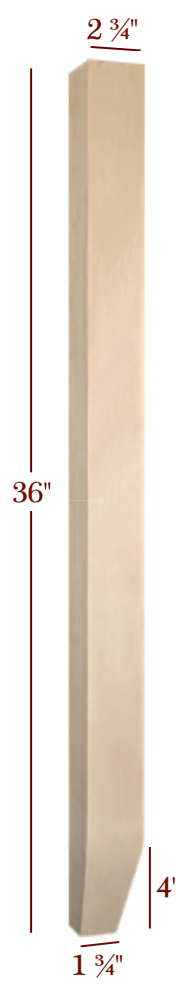

Scan to shop
Vanity Legs on
TimberWolfForest.com

Phone: 877-504-WOLF
(9 6 5 3)

VANITY

Manhattan MonteCristo Shaker Skyline Winston

VL29275TP

VL1101P

VL98275P-2ST

VL99275P