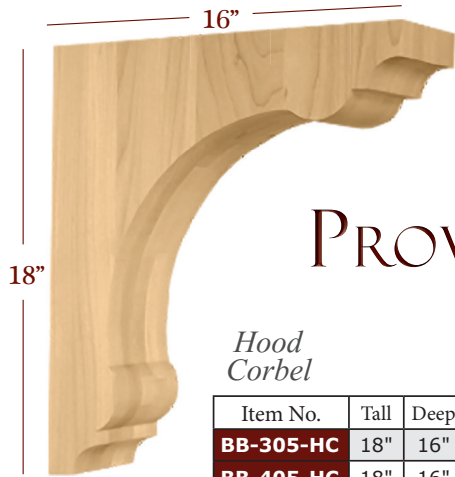

BRACKETS & HOOD CORBELS

PROVIDENCE

Hood Corbel

Item No.	Tall	Deep	Wide	Description
BB-305-HC	18"	16"	3"	Hood Corbel
BB-405-HC	18"	16"	4 3/4"	Hood Corbel

Item No.	Tall	Deep	Wide	Description
BB-005-OH	10"	10"	1 3/4"	Overhang
BB-305-OH	10"	10"	3"	Overhang
BB-405-OH	10"	10"	4 3/4"	Overhang