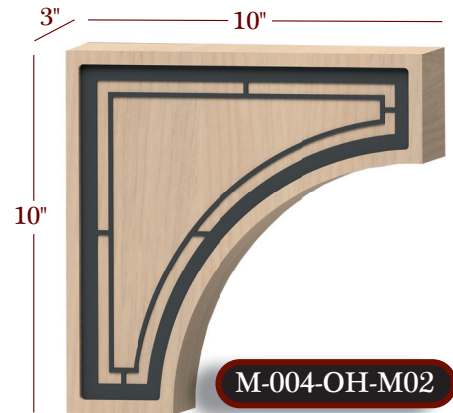

M-004-3WHC-M02

M-004-OH-M02

M-004-L-M02

M-004-XL-M02

Corbels

Item No.	Desc.	Tall	Deep	Wide
M-004-3WHC-M02	Hood Corbel with Metal Inlay	18"	16"	3"
M-004-4WHC-M02	Hood Corbel with Metal Inlay	18"	16"	4-3/4"
M-004-L-M02	Large Corbel with Metal Inlay	14"	8 1/2"	3"
M-004-OH-M02	Overhang Corbel with Metal Inlay	10"	10"	3"
M-004-XL-M02	Extra Large Corbel with Metal Inlay	22"	12"	4-3/4"