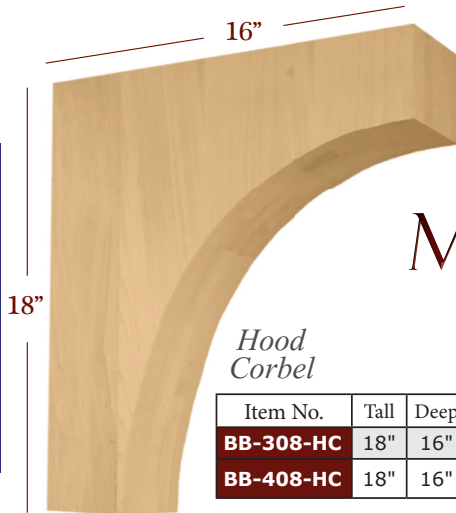

MISSION

Hood Corbel

Item No.	Tall	Deep	Wide	Description
BB-308-HC	18"	16"	3"	Hood Corbel
BB-408-HC	18"	16"	4 3/4"	Hood Corbel

Bar Brackets

Large Medium Small Extra Small Petite

Overhang Bracket

Item No.	Tall	Deep	Wide	Description
BB-008-OH	10"	10"	1 3/4"	Overhang
BB-308-OH	10"	10"	3"	Overhang
BB-408-OH	10"	10"	4 3/4"	Overhang