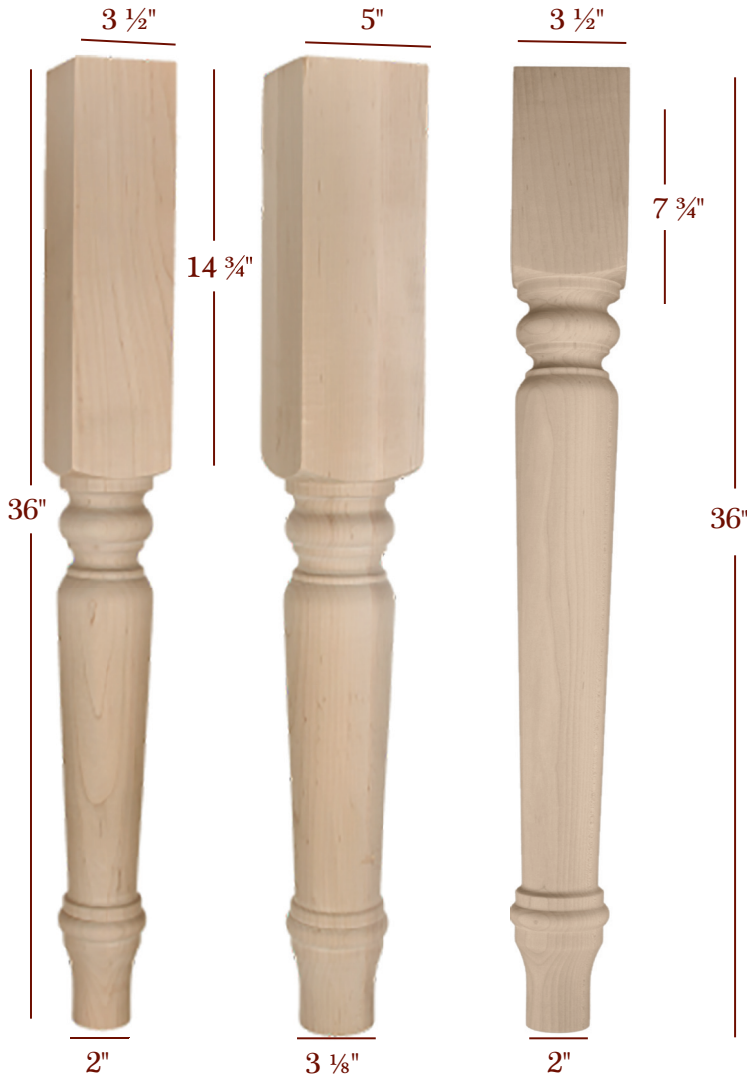

ROUND PROFILE
ISLAND LEGS

HARVEST

KENNEDY

Plain

Round Tapered

Top View:
Kennedy Posts
are fully round

36" & 42" Posts & Legs
Round Profile

Find a matching Bun
Feet
on pages 120-125