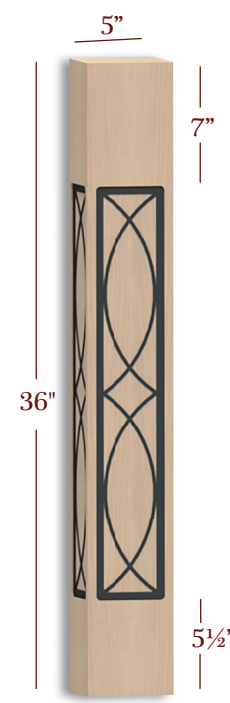

M-ISL79500-M09

Component & Metal Inlays