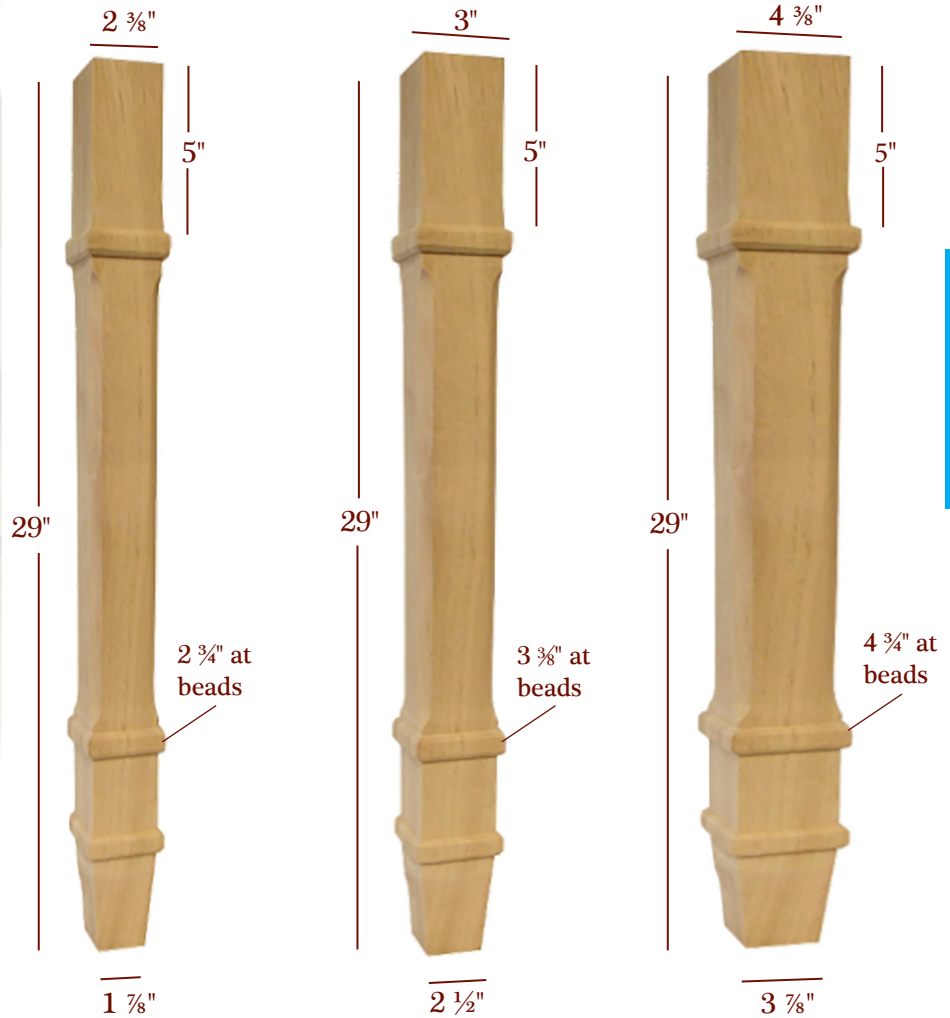

"Leading the Pack"

As Unique

FURNITURE LEGS

Scan to shop
Furniture Legs on
TimberWolfForest.com

Phone: 877-504-WOLF
(9653)

As Our Name

DINING TABLE LEGS CHARLESTON

Furniture Legs