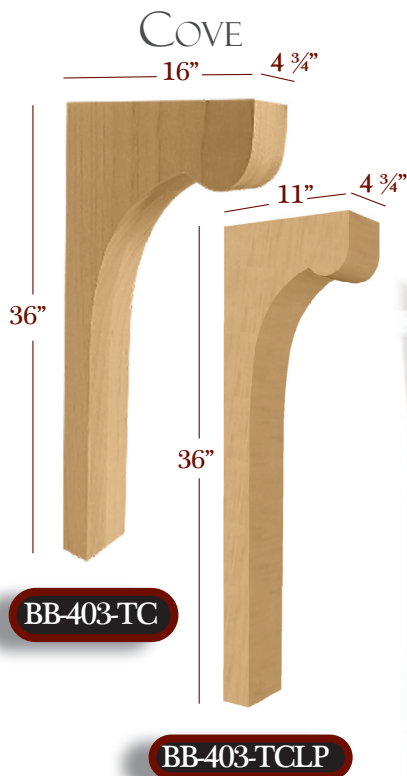

Corbels & Brackets

Scan to shop Corbels and Brackets on TimberWolfForest.com

Item No.	Tall	Deep	Width	Description
BB-301-TC	36"	16"	3"	Trim to Fit Corbel
BB-301-TCLP	36"	11"	3"	Trim to Fit Corbel- Low Profile
BB-302-TC	36"	16"	3"	Trim to Fit Corbel
BB-302-TCLP	36"	11"	3"	Trim to Fit Corbel- Low Profile
BB-303-TC	36"	16"	3"	Trim to Fit Corbel
BB-303-TCLP	36"	11"	3"	Trim to Fit Corbel- Low Profile
BB-304-TC	36"	16"	3"	Trim to Fit Corbel
BB-304-TCLP	36"	11"	3"	Trim to Fit Corbel- Low Profile
BB-305-TC	36"	16"	3"	Trim to Fit Corbel
BB-305-TCLP	36"	11"	3"	Trim to Fit Corbel- Low Profile
BB-306-TC	36"	16"	3"	Trim to Fit Corbel
BB-306-TCLP	36"	11"	3"	Trim to Fit Corbel- Low Profile
BB-308-TC	36"	16"	3"	Trim to Fit Corbel
BB-308-TCLP	36"	11"	3"	Trim to Fit Corbel- Low Profile
BB-309-TC	36"	16"	3"	Trim to Fit Corbel
BB-309-TCLP	36"	11"	3"	Trim to Fit Corbel- Low Profile
BB-310-TC	36"	16"	3"	Trim to Fit Corbel
BB-310-TCLP	36"	11"	3"	Trim to Fit Corbel- Low Profile
BB-401-TC	36"	16"	4 3/4"	Trim to Fit Corbel
BB-401-TCLP	36"	11"	4 3/4"	Trim to Fit Corbel- Low Profile
BB-402-TC	36"	16"	4 3/4"	Trim to Fit Corbel
BB-402-TCLP	36"	11"	4 3/4"	Trim to Fit Corbel- Low Profile
BB-403-TC	36"	16"	4 3/4"	Trim to Fit Corbel
BB-403-TCLP	36"	11"	4 3/4"	Trim to Fit Corbel- Low Profile
BB-404-TC	36"	16"	4 3/4"	Trim to Fit Corbel
BB-404-TCLP	36"	11"	4 3/4"	Trim to Fit Corbel- Low Profile
BB-405-TC	36"	16"	4 3/4"	Trim to Fit Corbel
BB-405-TCLP	36"	11"	4 3/4"	Trim to Fit Corbel- Low Profile
BB-406-TC	36"	16"	4 3/4"	Trim to Fit Corbel
BB-406-TCLP	36"	11"	4 3/4"	Trim to Fit Corbel- Low Profile
BB-408-TC	36"	16"	4 3/4"	Trim to Fit Corbel
BB-408-TCLP	36"	11"	4 3/4"	Trim to Fit Corbel- Low Profile
BB-409-TC	36"	16"	4 3/4"	Trim to Fit Corbel
BB-409-TCLP	36"	11"	4 3/4"	Trim to Fit Corbel- Low Profile
BB-410-TC	36"	16"	4 3/4"	Trim to Fit Corbel
BB-410-TCLP	36"	11"	4 3/4"	Trim to Fit Corbel- Low Profile