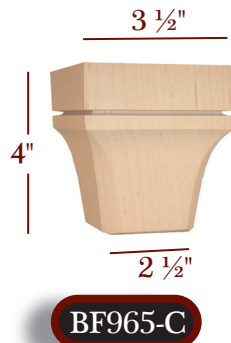

"Leading the Pack"

As Unique

CABINET & FURNITURE FEET

4" TALL SQUARE