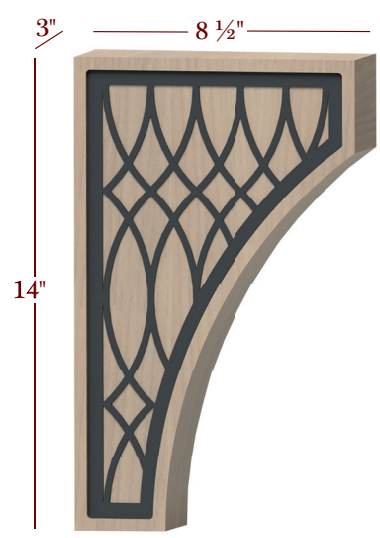

M-004-OH-M09

M-004-L-M09

M-004-XL-M09

Corbels

Item No.	Desc.	Tall	Deep	Wide
M-004-3WHC-M09	Hood Corbel with Metal Inlay	18"	16"	3"
M-004-4WHC-M09	Hood Corbel with Metal Inlay	18"	16"	4-3/4"
M-004-L-M09	Large Corbel with Metal Inlay	14"	8 1/2"	3"
M-004-OH-M09	Overhang Corbel with Metal Inlay	10"	10"	3"
M-004-XL-M09	Extra Large Corbel with Metal Inlay	22"	12"	4-3/4"