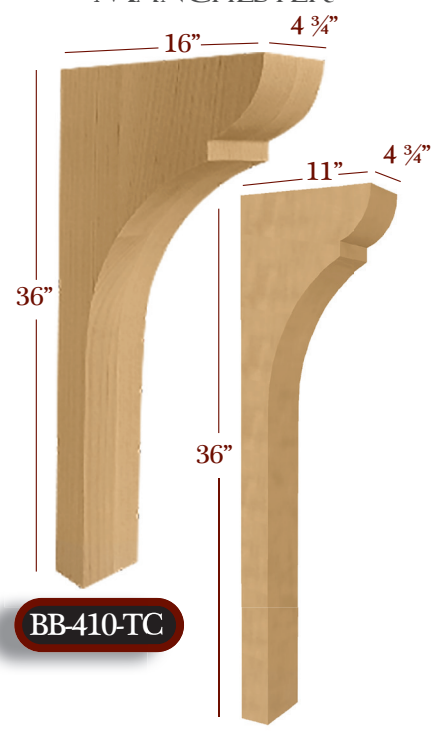

MANCHESTER

BB-410-TC

BB-410-TCLP

Items are also offered in 3" width
See grid