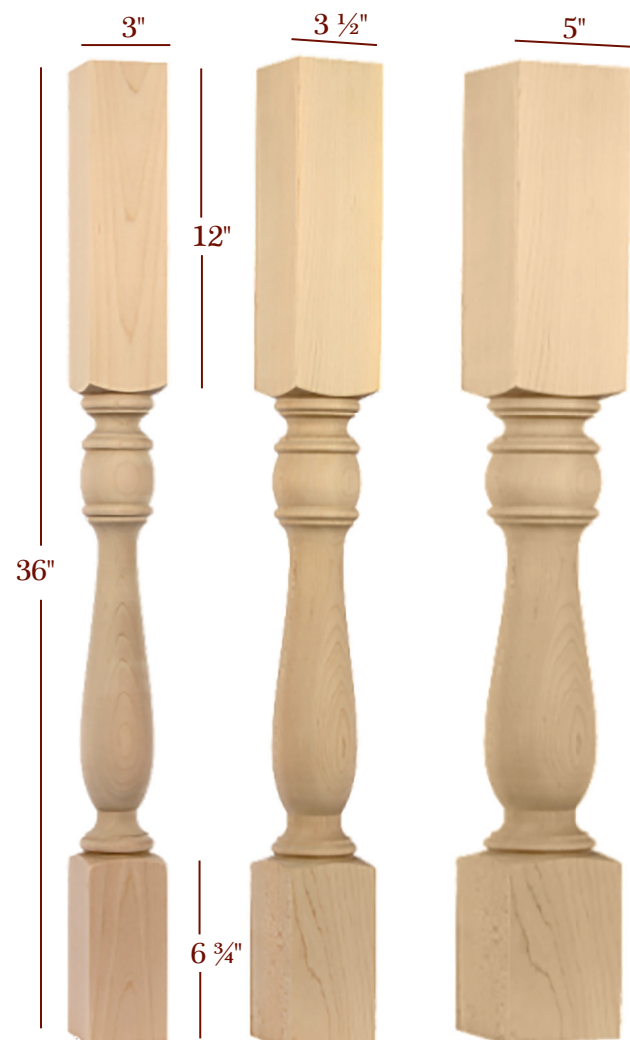

Scan to shop
Kitchen Island Legs
on TimberWolfForest.com

Phone: 877-504-WOLF
(9 6 5 3)

ROUND PROFILE
ISLAND LEGS

BELLINGTON

DELLINGER

Plain

Plain

36" & 42" Posts & Legs
Round Profile

ISL24300P

ISL24350P

ISL24500P

ISL10300P

ISL10350P

ISL10500P

Item No.	Desc.	Tall	Wide	Top Shank Length	Bottom Shank Length
ISL24300P	Plain	36"	3"	6"	6"
ISL24350P	Plain	36"	3 1/2"	6"	6"
ISL24500P	Plain	36"	5"	6"	6"
ISL10300P	Plain	36"	3"	12"	6 3/4"
ISL10350P	Plain	36"	3 1/2"	12"	6 3/4"
ISL10500P	Plain	36"	5"	12"	6 3/4"