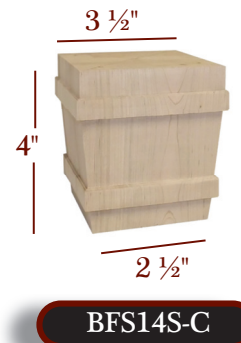

"Leading the Pack"

As Unique

CABINET & FURNITURE FEET

4" TALL SQUARE