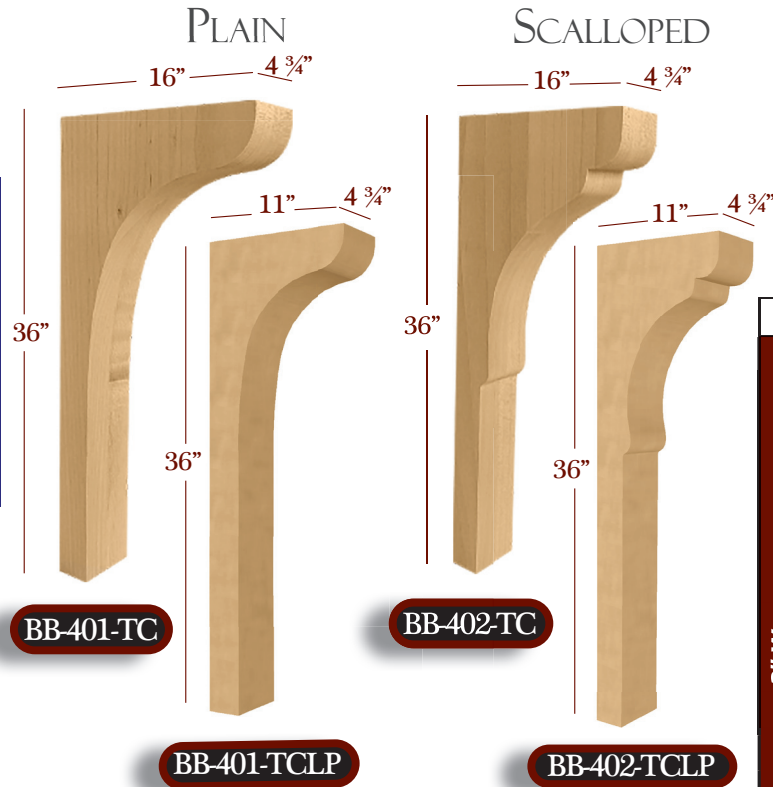

"Leading the Pack"

As Unique

TRIM TO HEIGHT HOOD & ISLAND CORBELS

Corbels & Brackets

Scan to shop Corbels and Brackets on TimberWolfForest.com