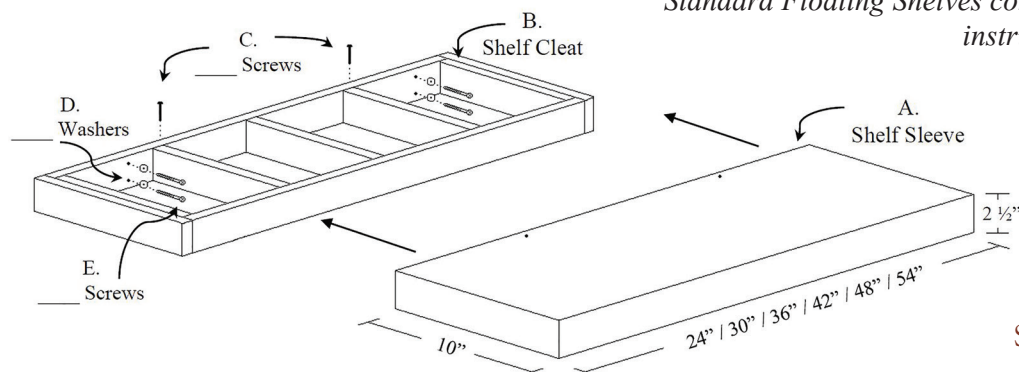

Standard Floating Shelves come with hardware and mounting
instructions.