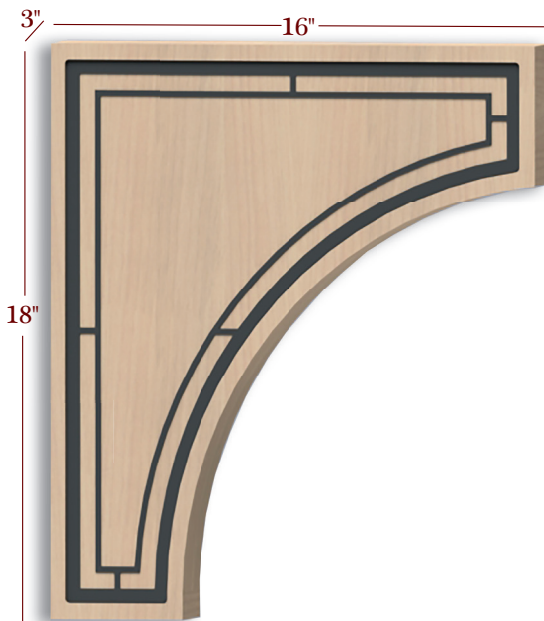

M-004-3WHC-M02

M-004-OH-M02

M-004-L-M02

M-004-XL-M02

Corbels

Item No.	Desc.	Tall	Deep	Wide
M-004-3WHC-M02	Hood Corbel with Metal Inlay	18"	16"	3"
M-004-4WHC-M02	Hood Corbel with Metal Inlay	18"	16"	4-3/4"
M-004-L-M02	Large Corbel with Metal Inlay	14"	8 1/2"	3"
M-004-OH-M02	Overhang Corbel with Metal Inlay	10"	10"	3"
M-004-XL-M02	Extra Large Corbel with Metal Inlay	22"	12"	4-3/4"