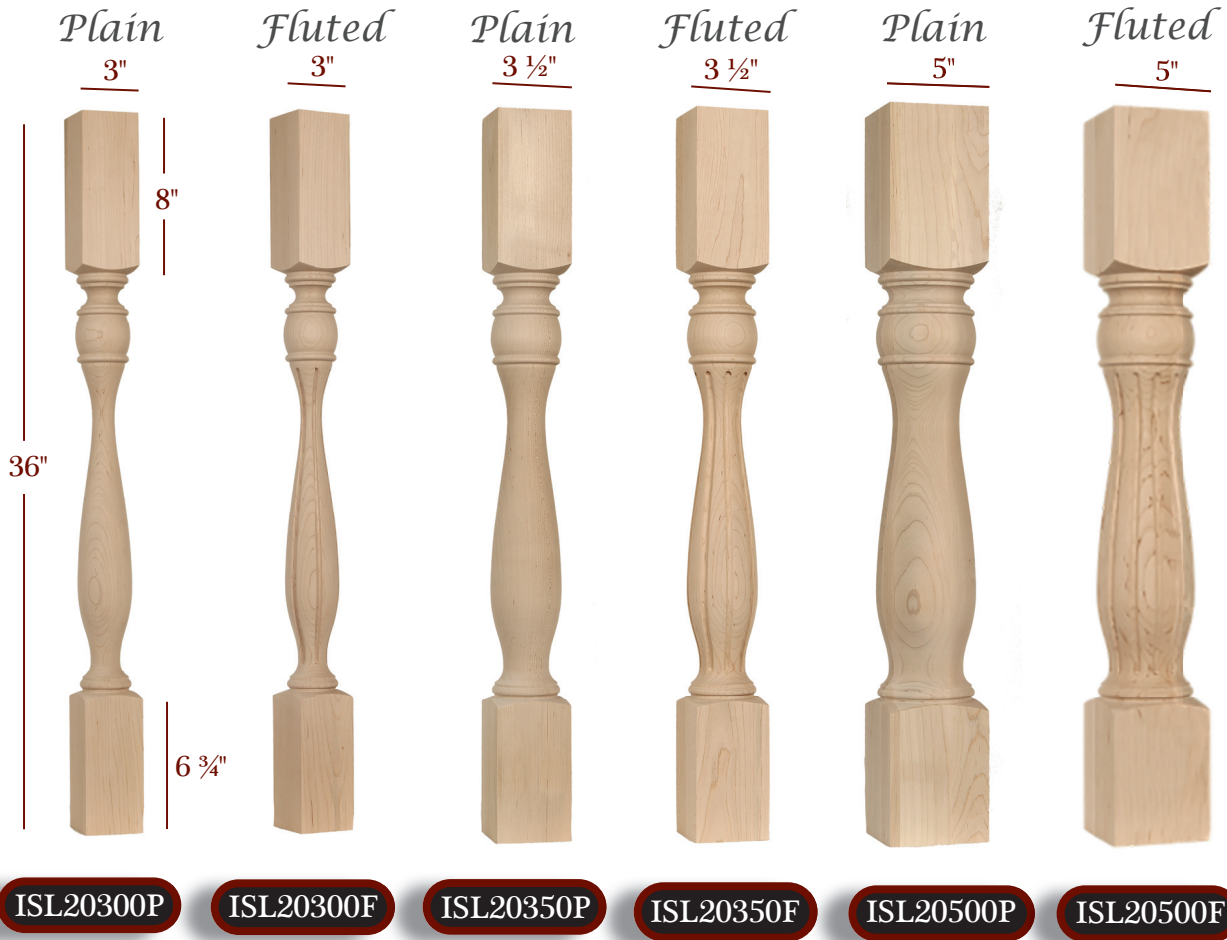

"Leading the Pack"

As Unique

ROUND PROFILE
ISLAND LEGS

SANTA FE

Round Profile
36" & 42" Posts & Legs

ISL20300P

ISL20300F

ISL20350P

ISL20350F

ISL20500P

ISL20500F

*Santa Fe Island legs are also available in 29", 36" and 42" lengths.
See grid below & page 111*

Item No.	Desc.	Tall	Wide	Top Shank Length	Bottom Shank Length
BAR20300F	Fluted	42"	3"	12"	6 3/4"
BAR20300P	Plain	42"	3"	12"	6 3/4"
BAR20350F	Fluted	42"	3 1/2"	12"	6 3/4"
BAR20350P	Plain	42"	3 1/2"	12"	6 3/4"
BAR20500F	Fluted	42"	5"	12"	6 3/4"
BAR20500P	Plain	42"	5"	12"	6 3/4"
ISL20300F	Fluted	36"	3"	8"	6 3/4"
ISL20300P	Plain	36"	3"	8"	6 3/4"
ISL20350F	Fluted	36"	3 1/2"	8"	6 3/4"
ISL20350P	Plain	36"	3 1/2"	8"	6 3/4"
ISL20500F	Fluted	36"	5"	8"	6 3/4"
ISL20500P	Plain	36"	5"	8"	6 3/4"