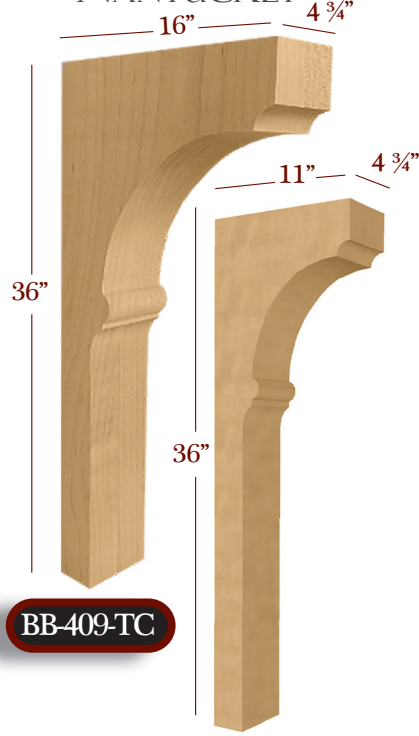

NANTUCKET

BB-409-TC

BB-409-TCLP