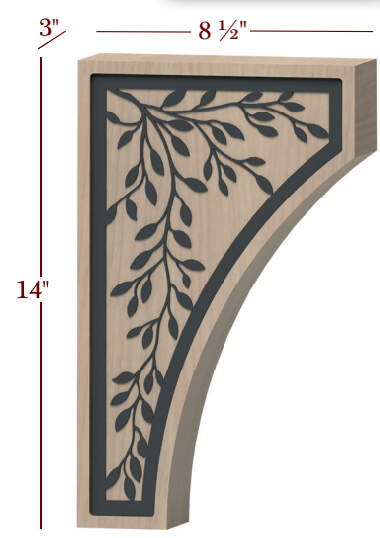

M-004-L-M11

M-004-XL-M11

Corbels

Item No.	Desc.	Tall	Deep	Wide
M-004-3WHC-M11	Hood Corbel with Metal Inlay	18"	16"	3"
M-004-4WHC-M11	Hood Corbel with Metal Inlay	18"	16"	4-3/4"
M-004-L-M11	Large Corbel with Metal Inlay	14"	8 1/2"	3"
M-004-OH-M11	Overhang Corbel with Metal Inlay	10"	10"	3"
M-004-XL-M11	Extra Large Corbel with Metal Inlay	22"	12"	4-3/4"