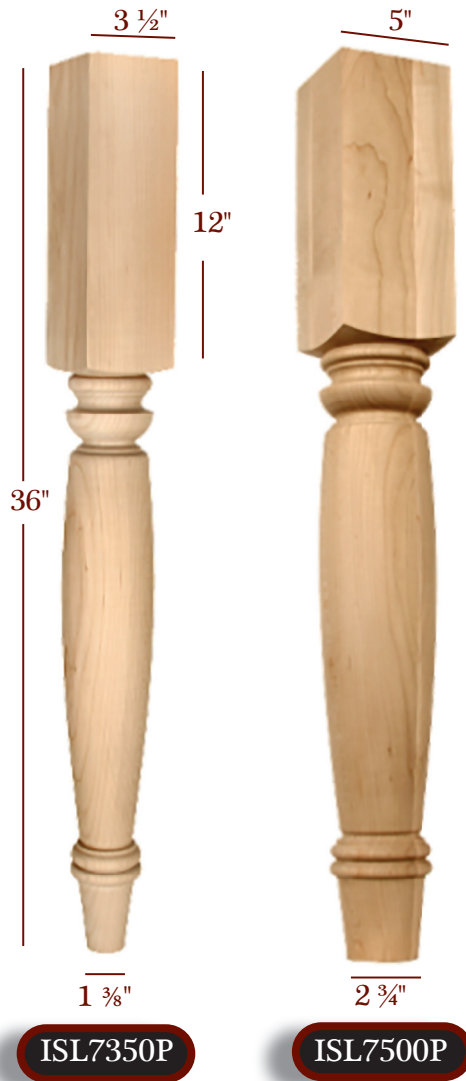

ROUND PROFILE ISLAND LEGS

SAVANNAH

Plain

ISL7350P

ISL7500P