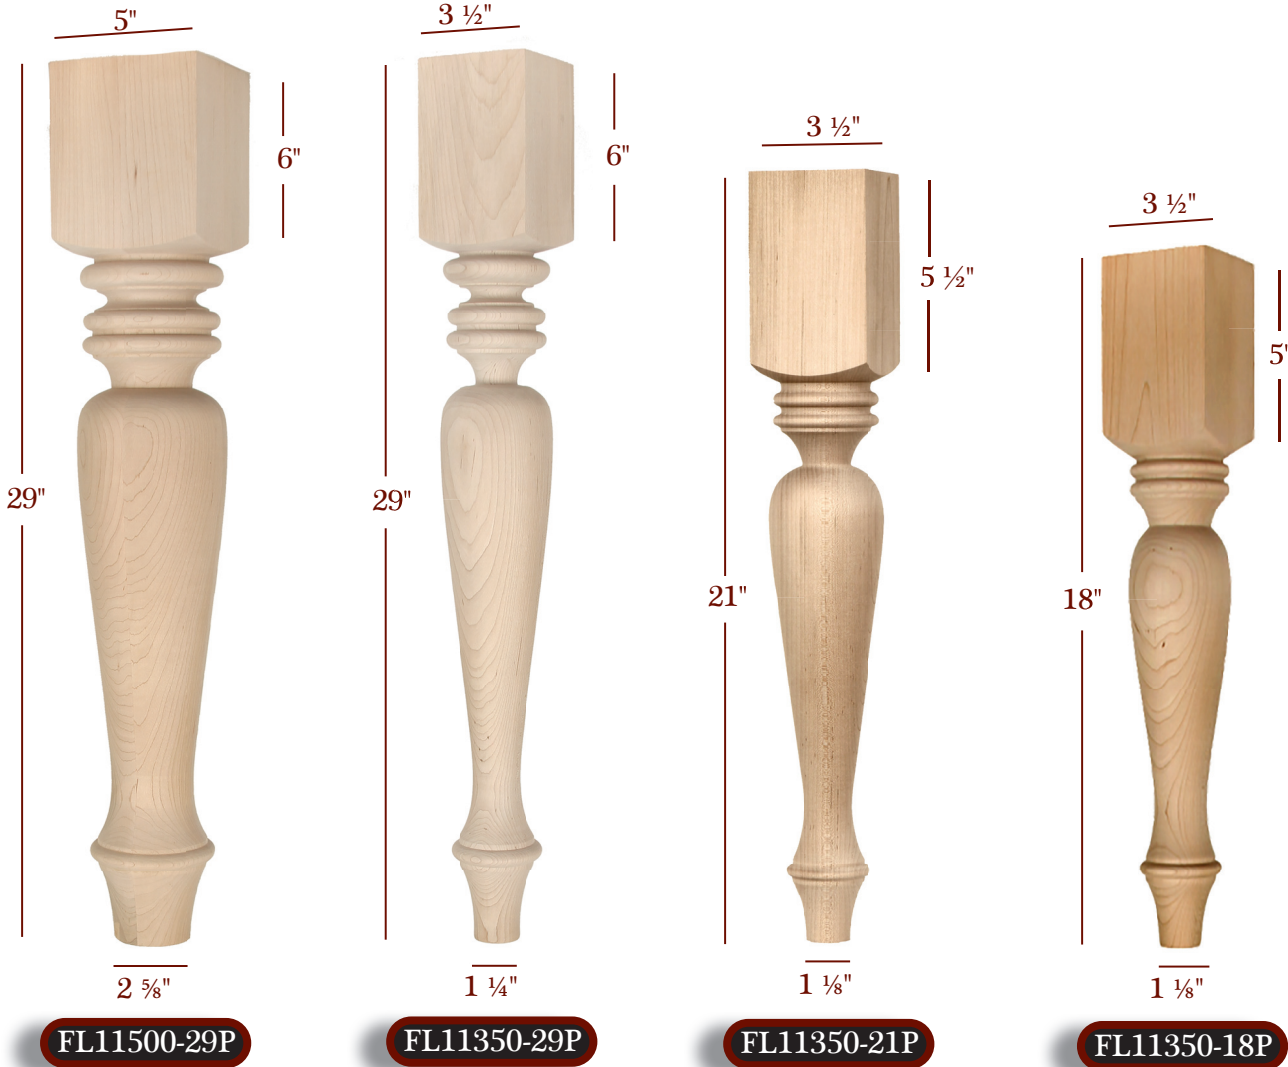

"Leading the Pack"

As Unique

DINING TABLE &
FURNITURE LEGS

MONTE CRISTO

Plain

Furniture Legs

Item No.	Description	Tall	Wide	Top Shank Length	Toe
FL11500-29P	Plain	29"	5"	6"	2 5/8"
FL11350-29P	Plain	29"	3 1/2"	6"	1 1/4"
FL11350-21P	Plain	21"	3 1/2"	5 1/2"	1 1/8"
FL11350-18P	Plain	18"	3 1/2"	5"	1 1/8"

Scan to shop
Furniture Legs on
TimberWolfForest.com

Items offered in up to 16 species.
For pricing visit us at www.TimberWolfForest.com