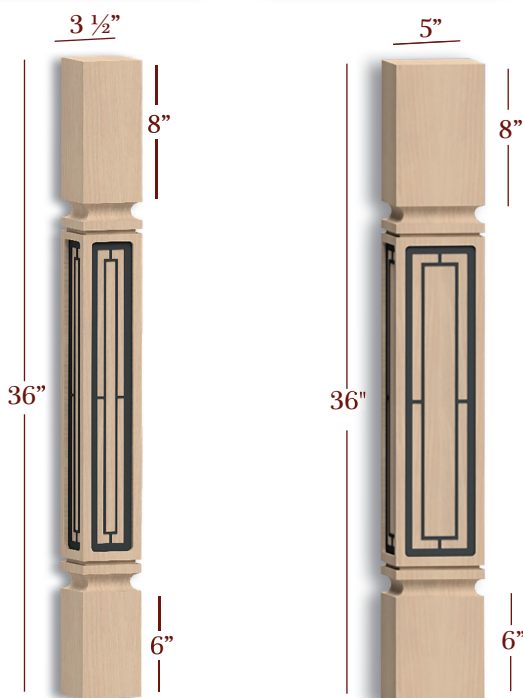

M-ISL77350-M02

M-ISL77500-M02