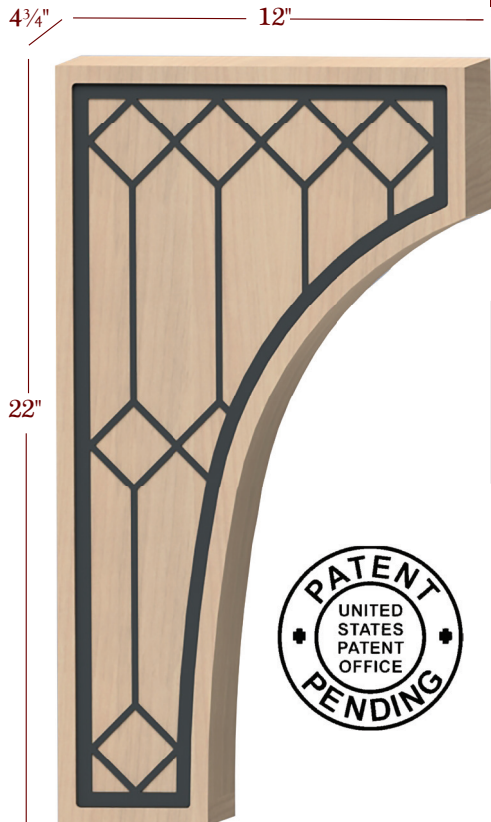

Component & Metal Inlays

M-004-4WHC-M05

M-004-3WHC-M05

M-004-OH-M05

M-004-L-M05

M-004-XL-M05

Corbels

Item No.	Desc.	Tall	Deep	Wide
M-004-3WHC-M05	Hood Corbel with Metal Inlay	18"	16"	3"
M-004-4WHC-M05	Hood Corbel with Metal Inlay	18"	16"	4-3/4"
M-004-L-M05	Large Corbel with Metal Inlay	14"	8 1/2"	3"
M-004-OH-M05	Overhang Corbel with Metal Inlay	10"	10"	3"
M-004-XL-M05	Extra Large Corbel with Metal Inlay	22"	12"	4-3/4"