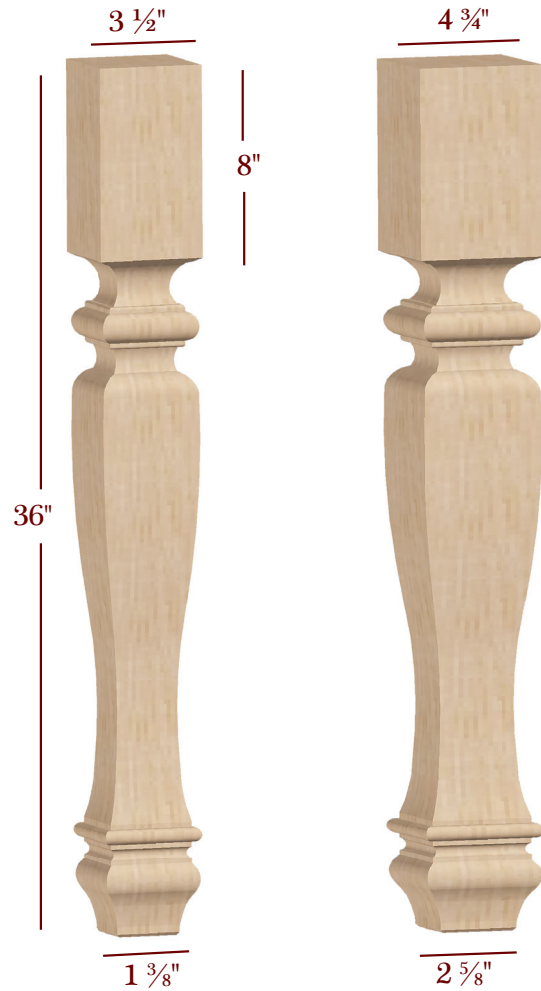

SQUARE PROFILE
ISLAND LEGS

MONACO

SHENANDOAH

Plain Square

Plain Square

36" & 42" Posts & Legs
Square Profile

ISL49350CP

ISL49475CP

Item No.	Tall	Width	Top Shank Length	Toe
ISL21350CP	36"	3 1/2"	13"	1 1/4"
ISL21475CP	36"	4 3/4"	13"	2 3/8"

Item No.	Tall	Wide	Top Shank Length	Bottom Shank Length	Toe
ISL49350CP	36"	3 1/2"	8"	N/A	1 3/8"
ISL49475CP	36"	3 1/2"	8"	N/A	2 5/8"

Monaco and Shenandoah posts are NOT offered in
Hard Maple, Hickory, White Oak, or Red Oak.

Scan to shop
Kitchen Island Legs on
TimberWolfForest.com

Find a matching Bun Feet
on pages 120-125