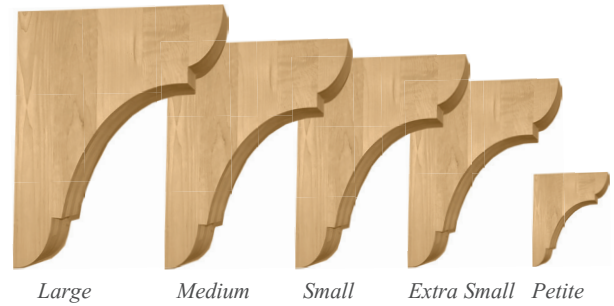

Bar Brackets

	Item No.	Tall	Deep	Wide	Description
1-3/4" W	BB-010-L	12"	8"	1 3/4"	Large
	BB-010-M	9"	6 1/2"	1 3/4"	Medium
	BB-010-S	7 1/2"	5"	1 3/4"	Small
	BB-010-XS	6"	4"	1 3/4"	Extra Small
3" W	BB-010-P	3"	3"	1 3/4"	Petite
	BB-310-L	12"	8"	3"	Large
	BB-310-M	9"	6 1/2"	3"	Medium
	BB-310-S	7 1/2"	5"	3"	Small
	BB-310-XS	6"	4"	3"	Extra Small
4-3/4" W	BB-310-P	3"	3"	3"	Petite
	BB-410-L	12"	8"	4 3/4"	Large
	BB-410-M	9"	6 1/2"	4 3/4"	Medium
	BB-410-S	7 1/2"	5"	4 3/4"	Small
	BB-410-XS	6"	4"	4 3/4"	Extra Small
	BB-410-P	3"	3"	4 3/4"	Petite

Scan to shop Corbels and Brackets on TimberWolfForest.com

Items offered in up to 16 species. For pricing please visit us at www.TimberWolfForest.com