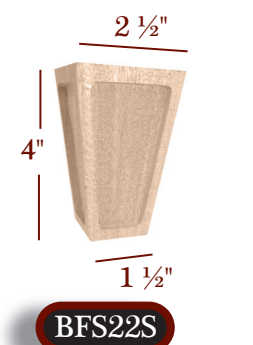

Items offered in up to 16 species.
For pricing visit us at www.TimberWolfForest.com

Also available in
right twist.

Phone: 877-504-WOLF
(9653)

CABINET & FURNITURE FEET

4" TALL ROUND

4" Tall Cabinet Feet

Items offered in up to 16 species.