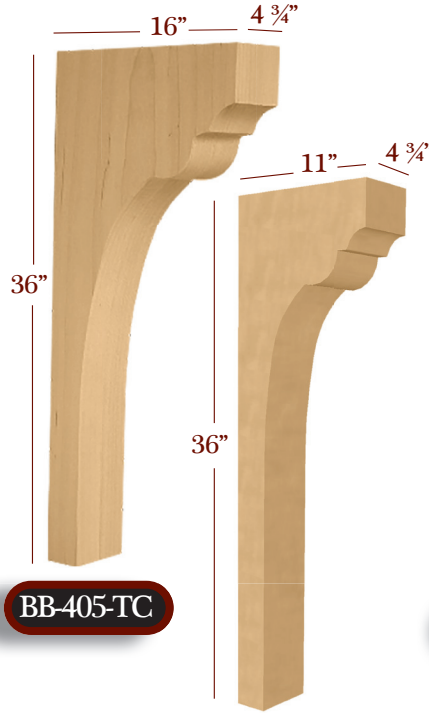

PROVIDENCE

BB-405-TC

BB-405-TCLP