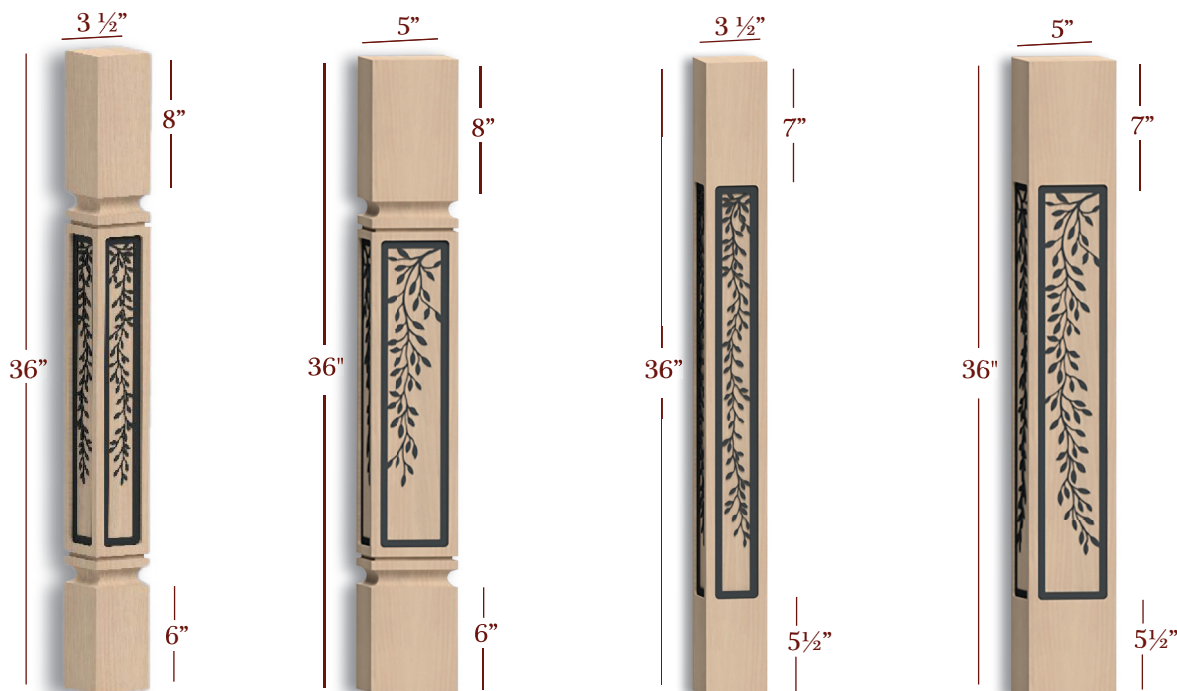

M-ISL77350-M11

M-ISL77500-M11

M-ISL79350-M11

M-ISL79500-M11