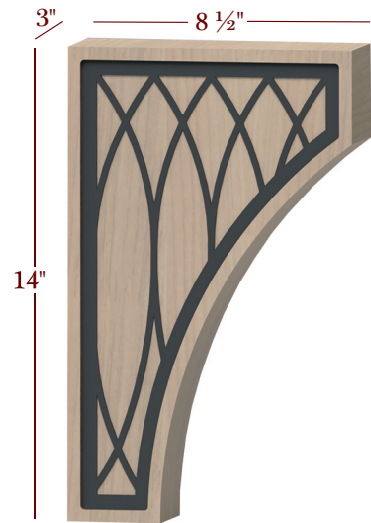

M-004-L-M08

M-004-XL-M08

Corbels

Item No.	Desc.	Tall	Deep	Wide
M-004-3WHC-M08	Hood Corbel with Metal Inlay	18"	16"	3"
M-004-4WHC-M08	Hood Corbel with Metal Inlay	18"	16"	4-3/4"
M-004-L-M08	Large Corbel with Metal Inlay	14"	8 1/2"	3"
M-004-OH-M08	Overhang Corbel with Metal Inlay	10"	10"	3"
M-004-XL-M08	Extra Large Corbel with Metal Inlay	22"	12"	4-3/4"